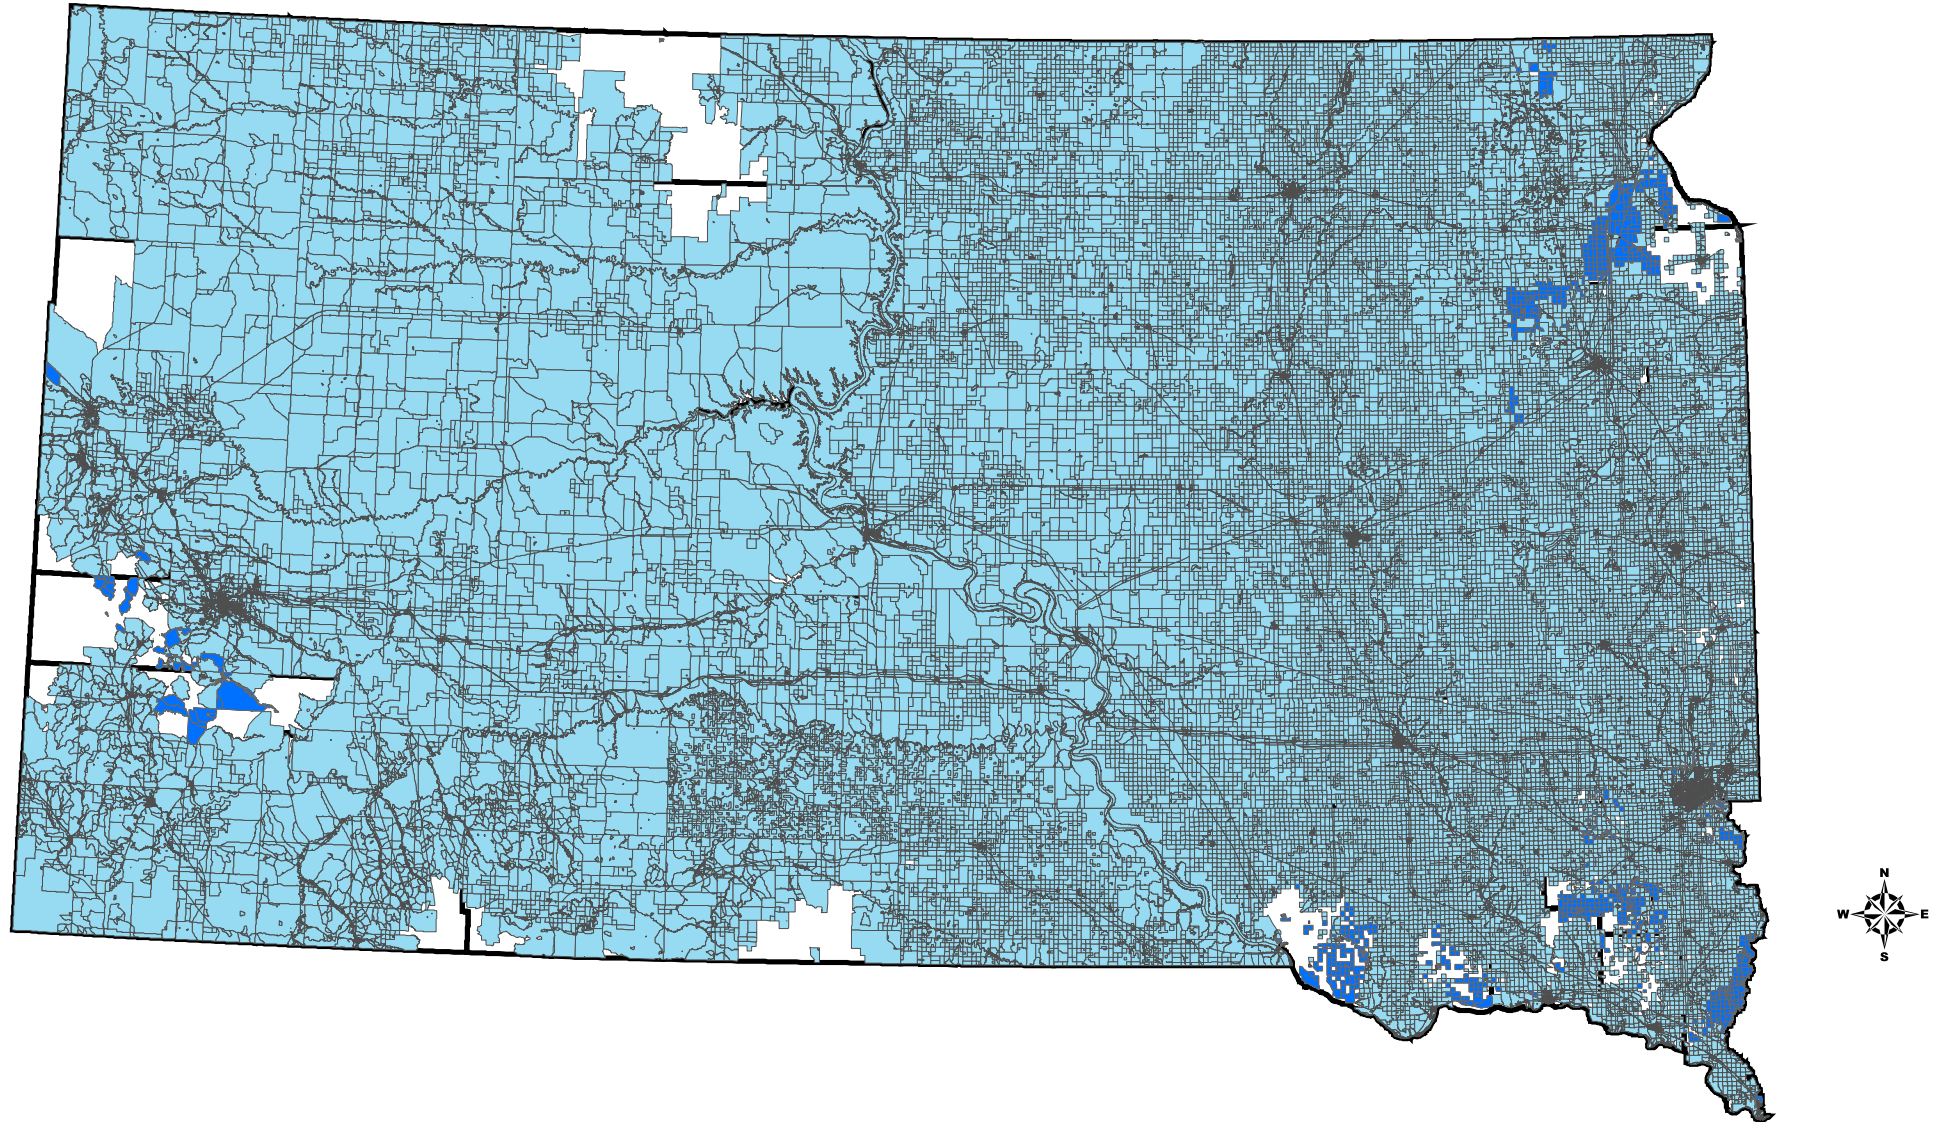

South Dakota Census Blocks with ≥ 10 Mbps Broadband - June 2021

This map was created by the South Dakota Public Utilities Commission Staff using the FCC Form 477 Broadband Deployment Data, Data As Of June 30, 2021, Version 1. Bolded areas represent newly served census blocks (added after June 2020). More information on the source can be found at the FCC's website, <https://www.fcc.gov/general/broadband-deployment-data-fcc-form-477>.

The PUC makes no representations or warranties regarding the accuracy of the data or maps. The bandwidth shown in a particular census block may not be offered everywhere within the census block. Do not rely on this map for official or legal use. The user will not hold the State liable under and circumstances for damages with respect to a claim by the user or a third party on account of or arising from the use of the data or maps. Consult your telecommunications provider on the status of broadband buildout for your location. This map is subject to change.

South Dakota Census Blocks with ≥ 25 Mbps Broadband - June 2021

This map was created by the South Dakota Public Utilities Commission Staff using the FCC Form 477 Broadband Deployment Data, Data As Of June 30, 2021, Version 1. Bolded areas represent newly served census blocks (added after June 2020). More information on the source can be found at the FCC's website, <https://www.fcc.gov/general/broadband-deployment-data-fcc-form-477>.

South Dakota Census Blocks Served by Fiber - June 2021

This map was created by the South Dakota Public Utilities Commission Staff using the FCC Form 477 Broadband Deployment Data, Data As Of June 30, 2021, Version 1. Bolded areas represent newly served census blocks (added after June 2020). More information on the source can be found at the FCC's website, <https://www.fcc.gov/general/broadband-deployment-data-fcc-form-477>.