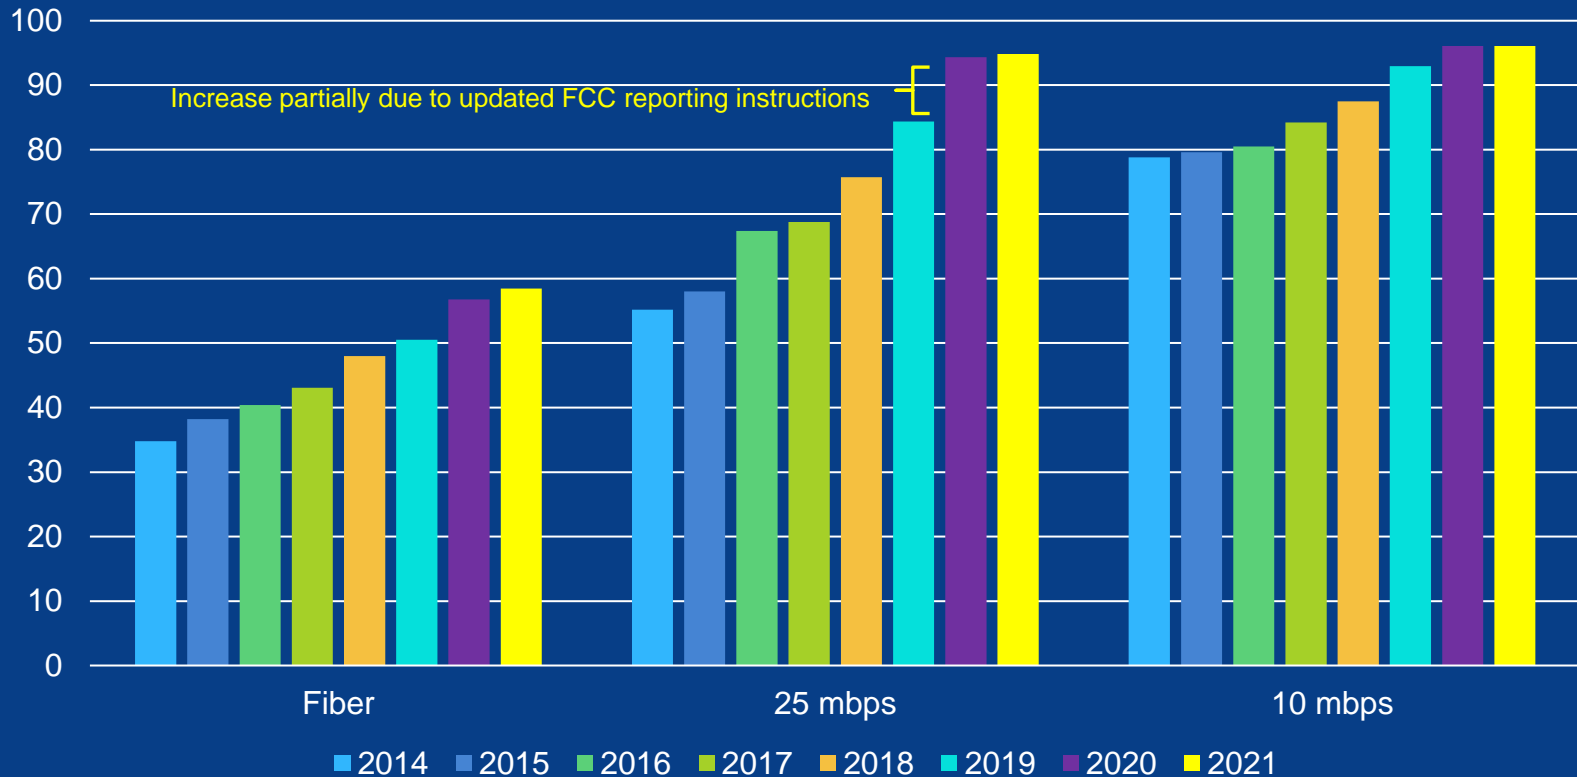

Broadband Progress in SD

Percentage of SD Census Blocks Served

FCC 477 Data: June 2021

PUBLIC UTILITIES COMMISSION