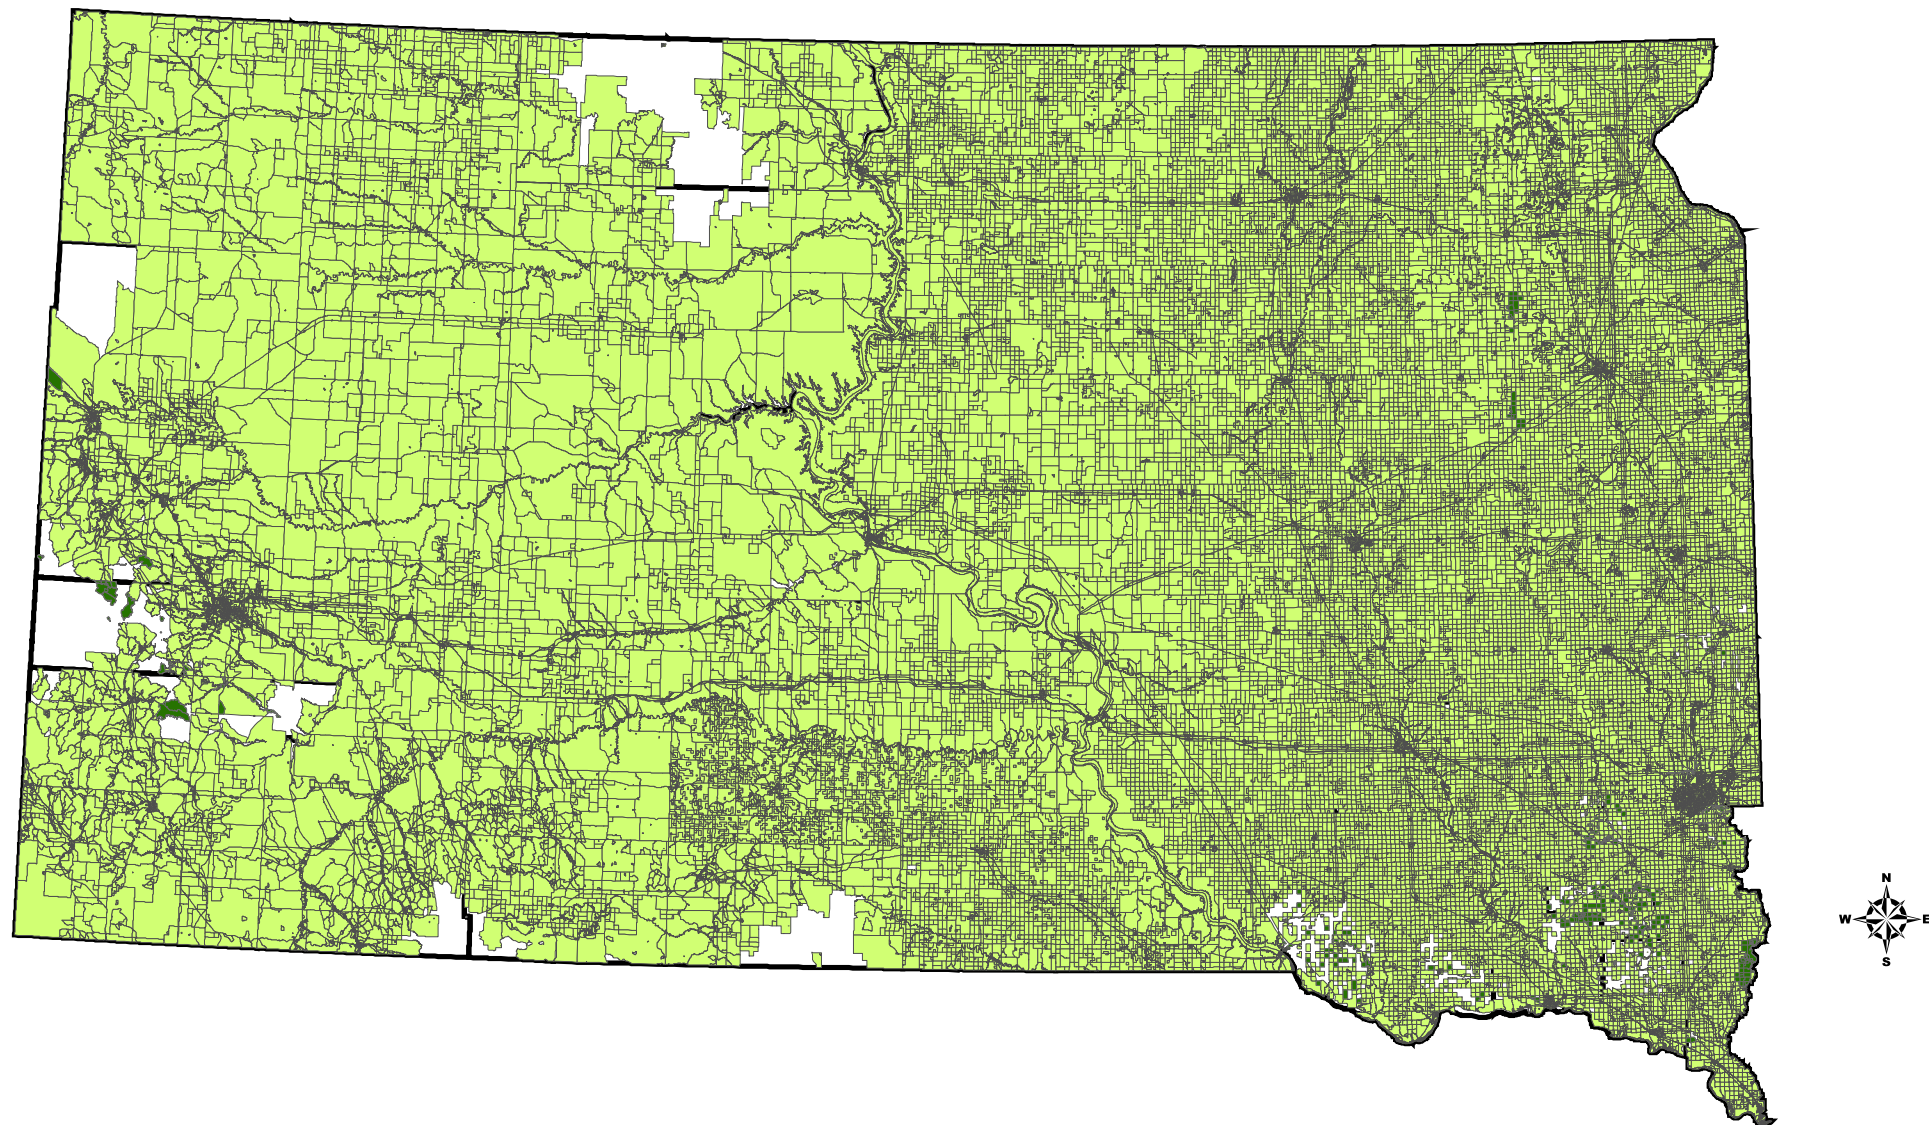

South Dakota Census Blocks with ≥ 10 Mbps Broadband - June 2021

This map was created by the South Dakota Public Utilities Commission Staff using the FCC Form 477 Broadband Deployment Data, Data As Of June 30, 2021, Version 1. Bolded areas represent newly served census blocks (added after June 2020). More information on the source can be found at the FCC's website, <https://www.fcc.gov/general/broadband-deployment-data-fcc-form-477>.

The PUC makes no representations or warranties regarding the accuracy of the data or maps. The bandwidth shown in a particular census block may not be offered everywhere within the census block. Do not rely on this map for official or legal use. The user will not hold the State liable under and circumstances for damages with respect to a claim by the user or a third party on account of or arising from the use of the data or maps. Consult your telecommunications provider on the status of broadband buildout for your location. This map is subject to change.

South Dakota Census Blocks with ≥ 25 Mbps Broadband - June 2021

This map was created by the South Dakota Public Utilities Commission Staff using the FCC Form 477 Broadband Deployment Data, Data As Of June 30, 2021, Version 1. Bolded areas represent newly served census blocks (added after June 2020). More information on the source can be found at the FCC's website, <https://www.fcc.gov/general/broadband-deployment-data-fcc-form-477>.