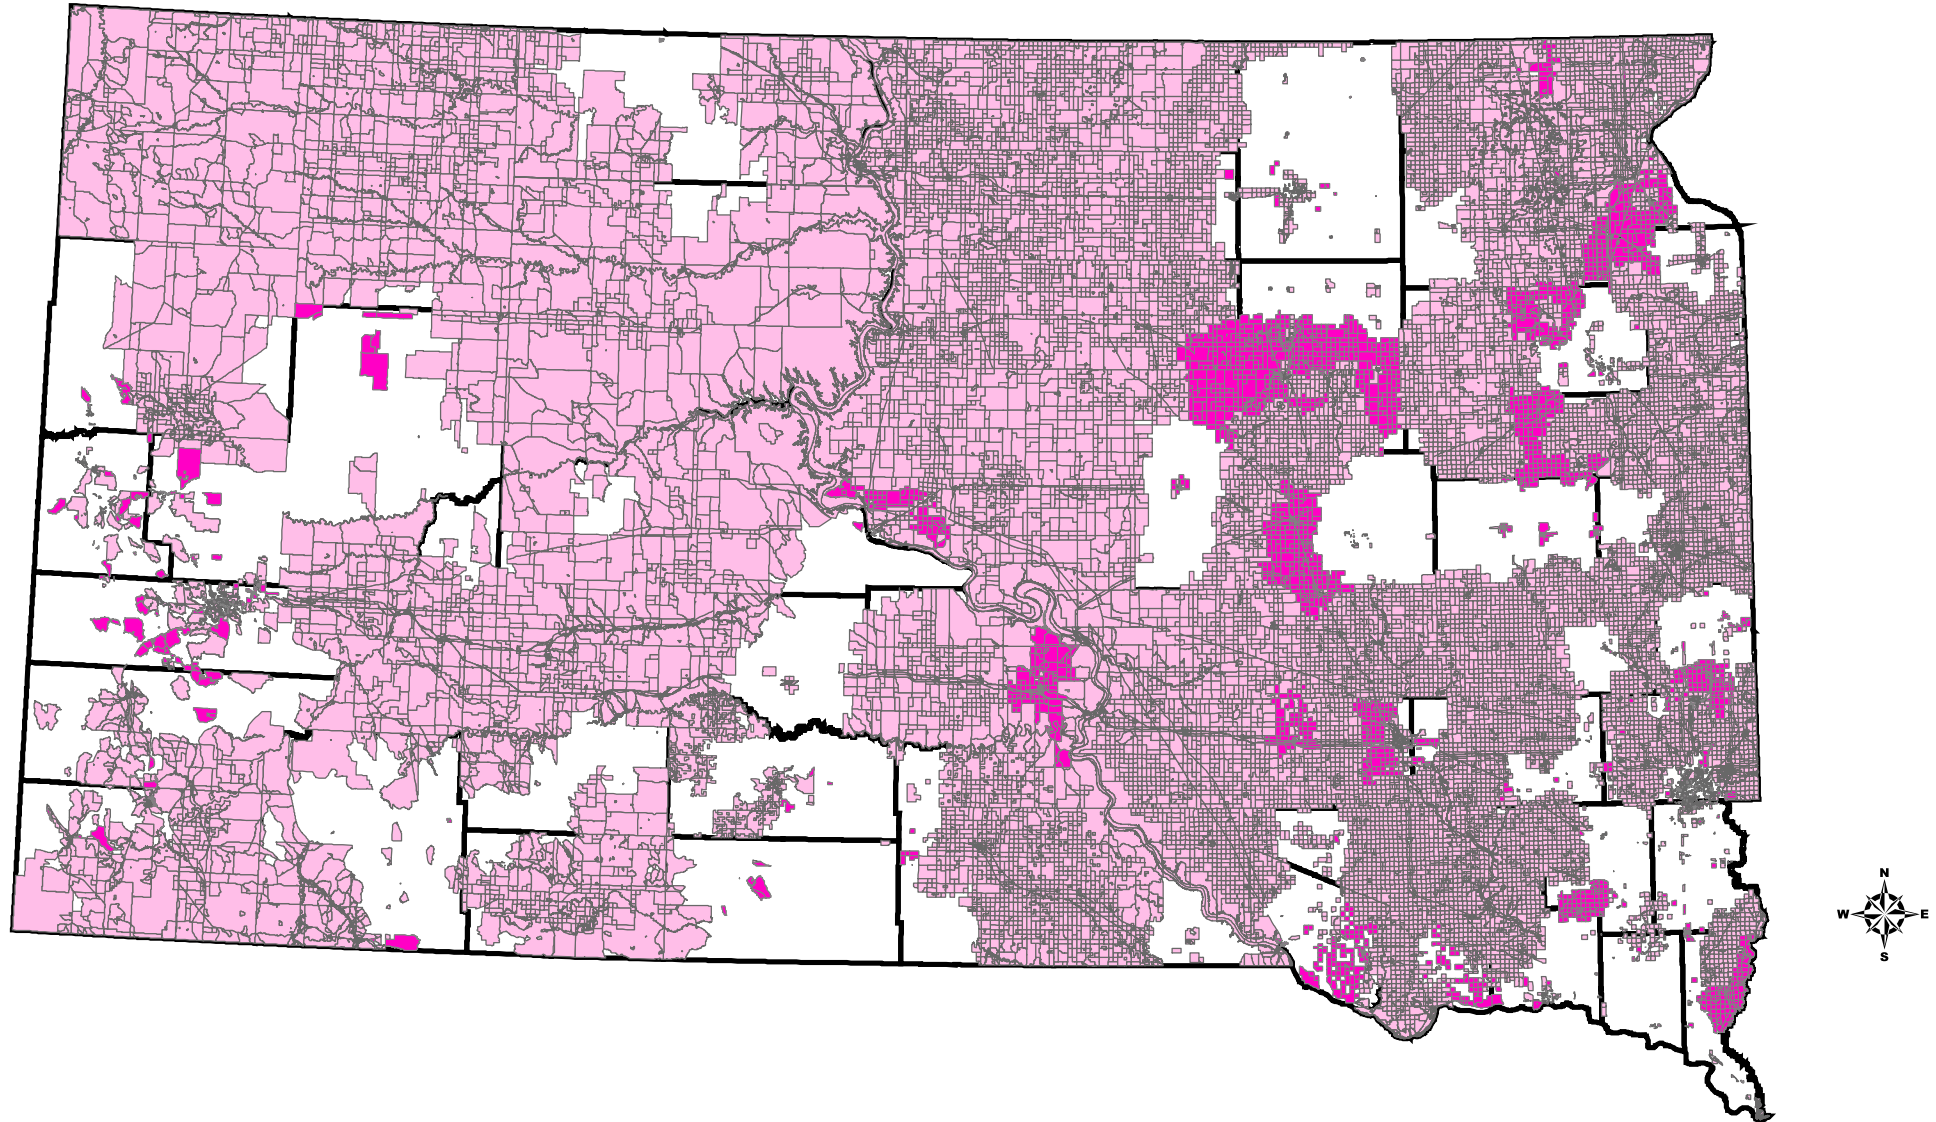

South Dakota Census Blocks with ≥ 10 Mbps Broadband - June 2021

This map was created by the South Dakota Public Utilities Commission Staff using the FCC Form 477 Broadband Deployment Data, Data As Of June 30, 2021, Version 1. Bolded areas represent newly served census blocks (added after June 2020). More information on the source can be found at the FCC's website, <https://www.fcc.gov/general/broadband-deployment-data-fcc-form-477>.

The PUC makes no representations or warranties regarding the accuracy of the data or maps. The bandwidth shown in a particular census block may not be offered everywhere within the census block. Do not rely on this map for official or legal use. The user will not hold the State liable under and circumstances for damages with respect to a claim by the user or a third party on account of or arising from the use of the data or maps. Consult your telecommunications provider on the status of broadband buildout for your location. This map is subject to change.

South Dakota Census Blocks with ≥ 25 Mbps Broadband - June 2021

This map was created by the South Dakota Public Utilities Commission Staff using the FCC Form 477 Broadband Deployment Data, Data As Of June 30, 2021, Version 1. Bolded areas represent newly served census blocks (added after June 2020). More information on the source can be found at the FCC's website, <https://www.fcc.gov/general/broadband-deployment-data-fcc-form-477>.

South Dakota Census Blocks Served by Fiber - June 2021

This map was created by the South Dakota Public Utilities Commission Staff using the FCC Form 477 Broadband Deployment Data, Data As Of June 30, 2021, Version 1. Bolded areas represent newly served census blocks (added after June 2020). More information on the source can be found at the FCC's website, <https://www.fcc.gov/general/broadband-deployment-data-fcc-form-477>.