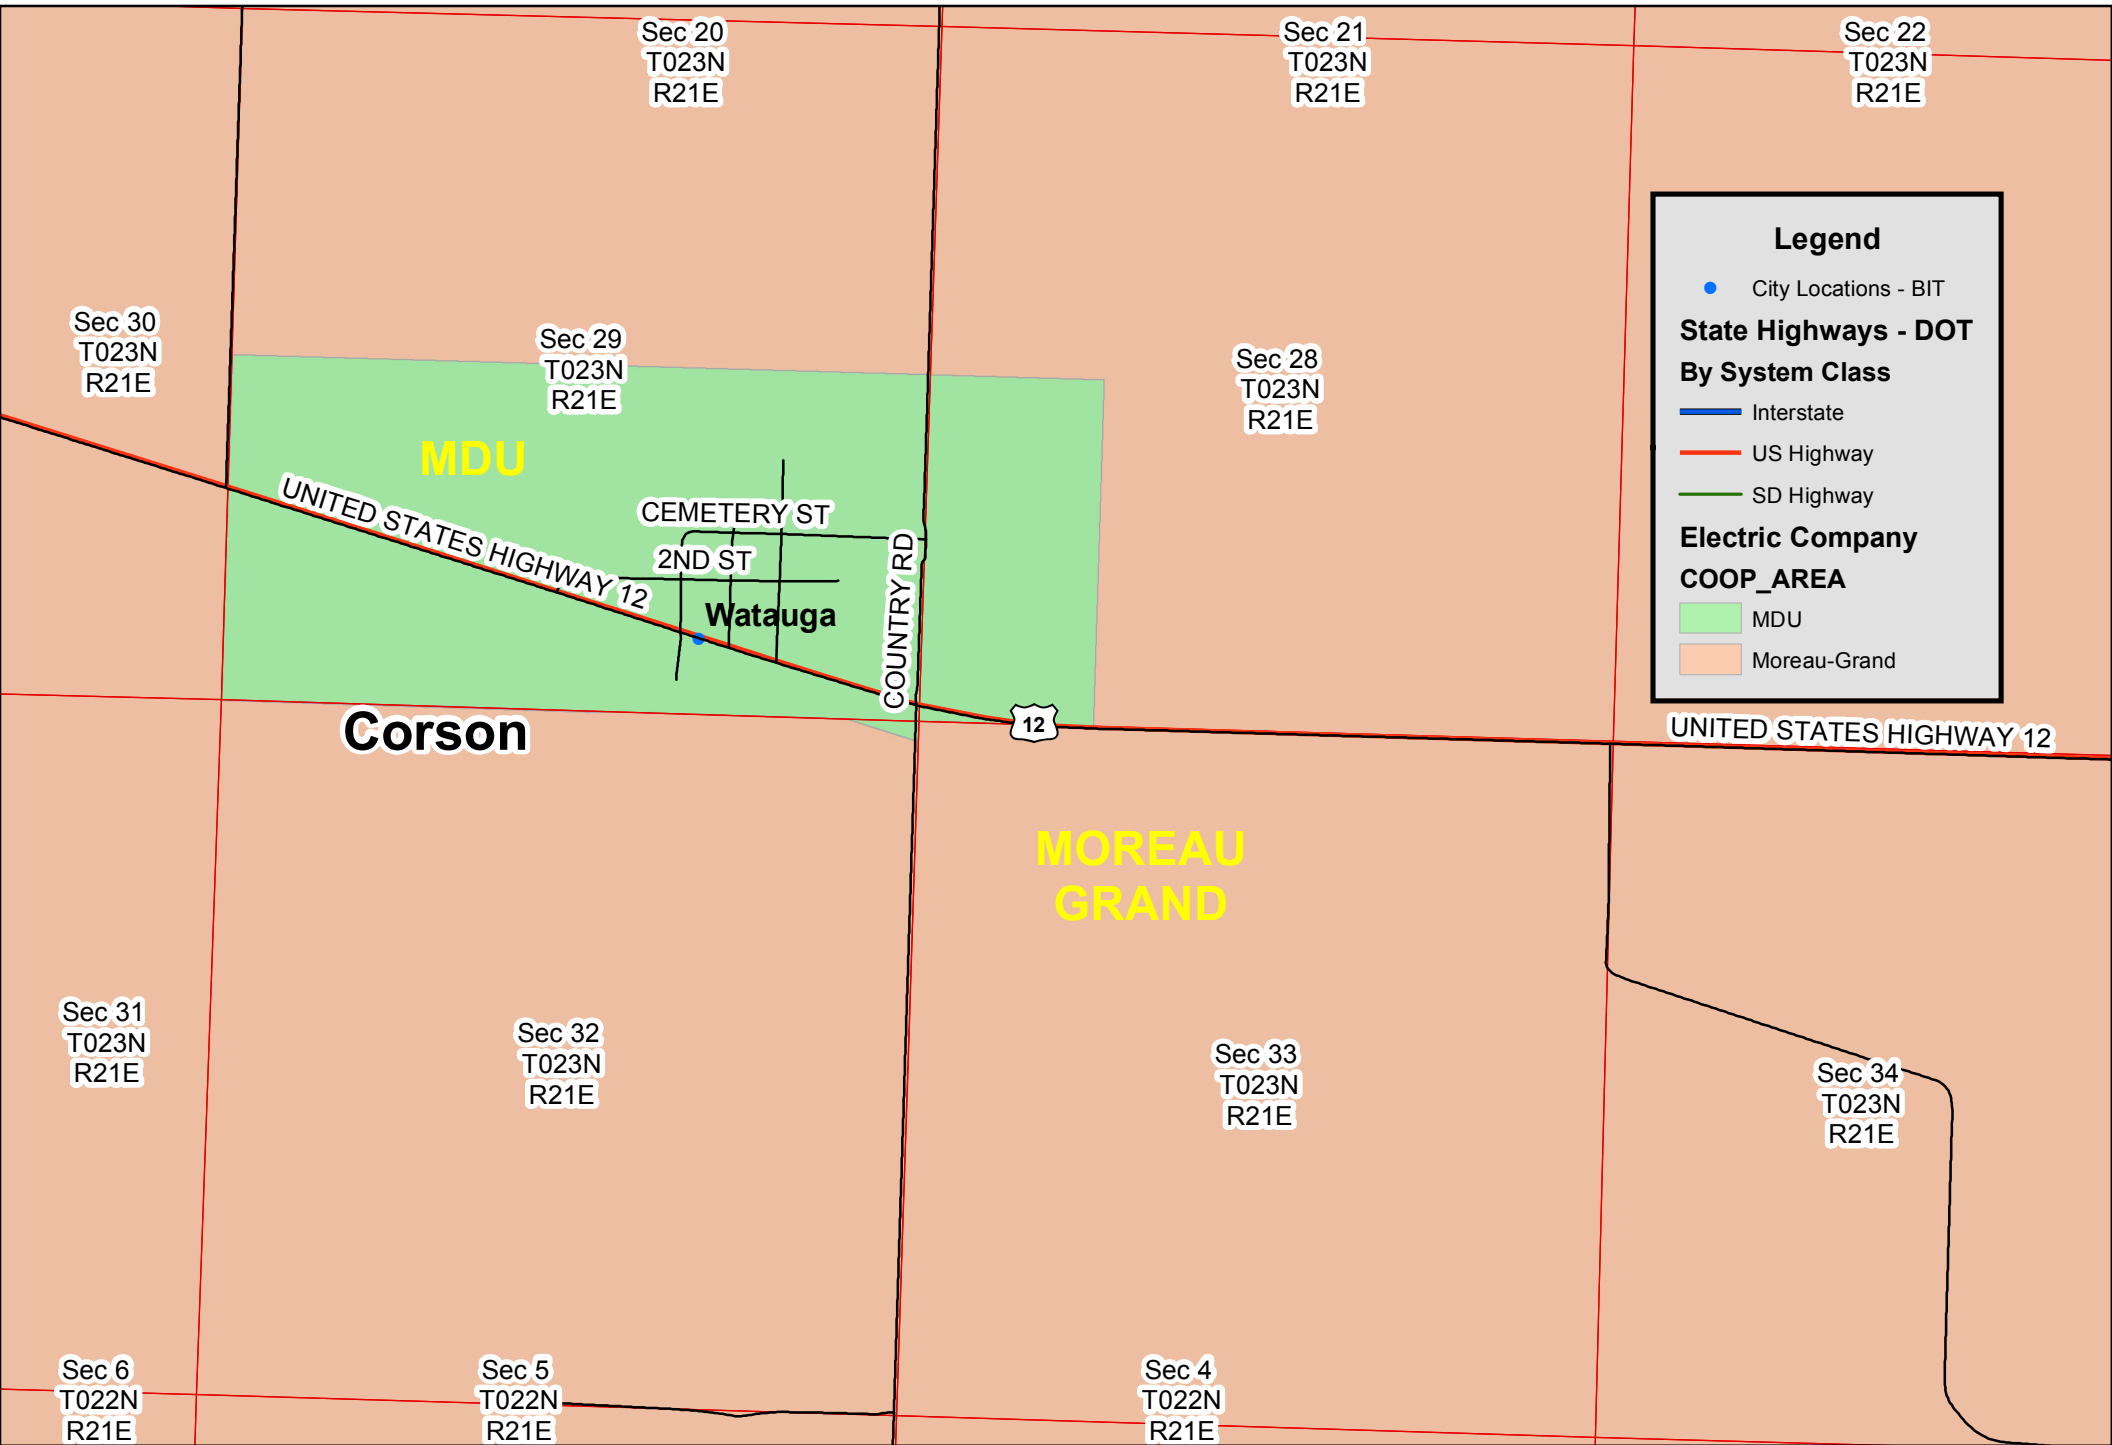

CORSON COUNTY

Watauga

Legend

- City Locations - BIT

State Highways - DOT

By System Class

- Interstate
- US Highway
- SD Highway

Electric Company

COOP_AREA

- MDU
- Moreau-Grand