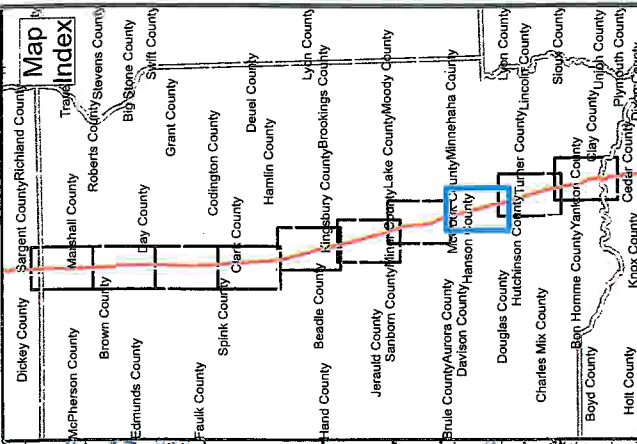

North Arrow

Pipeline

Proposed Wetland and Waterbody Survey Areas

0 0.5 Miles

Keystone Pipeline Project

Map 5 of 10
Land Access Areas
(South Dakota)

 Pipeline
 Proposed Wetland and Waterbody Survey Areas

N

 0 0.5 1 Miles

Keystone Pipeline Project

In Business to deliver

Map 6 of 10
 Land Access Areas
 (South Dakota)

Pipeline
Proposed Wetland and Waterbody Survey Areas

Keystone Pipeline Project
TransCanada
In business to deliver

Map 7 of 10
Land Access Areas
(South Dakota)

Pipeline
Proposed Wetland and Waterbody Survey Areas

Keystone Pipeline Project

 TransCanada
 In business to deliver

Map 8 of 10
 Land Access Areas
 (South Dakota)

 Pipeline
 Proposed Wetland and Waterbody Survey Areas

Keystone Pipeline Project

 In business to deliver

Map 9 of 10
 Land Access Areas
 (South Dakota)

Pipeline

Proposed Wetland and Waterbody Survey Areas

Keystone Pipeline Project