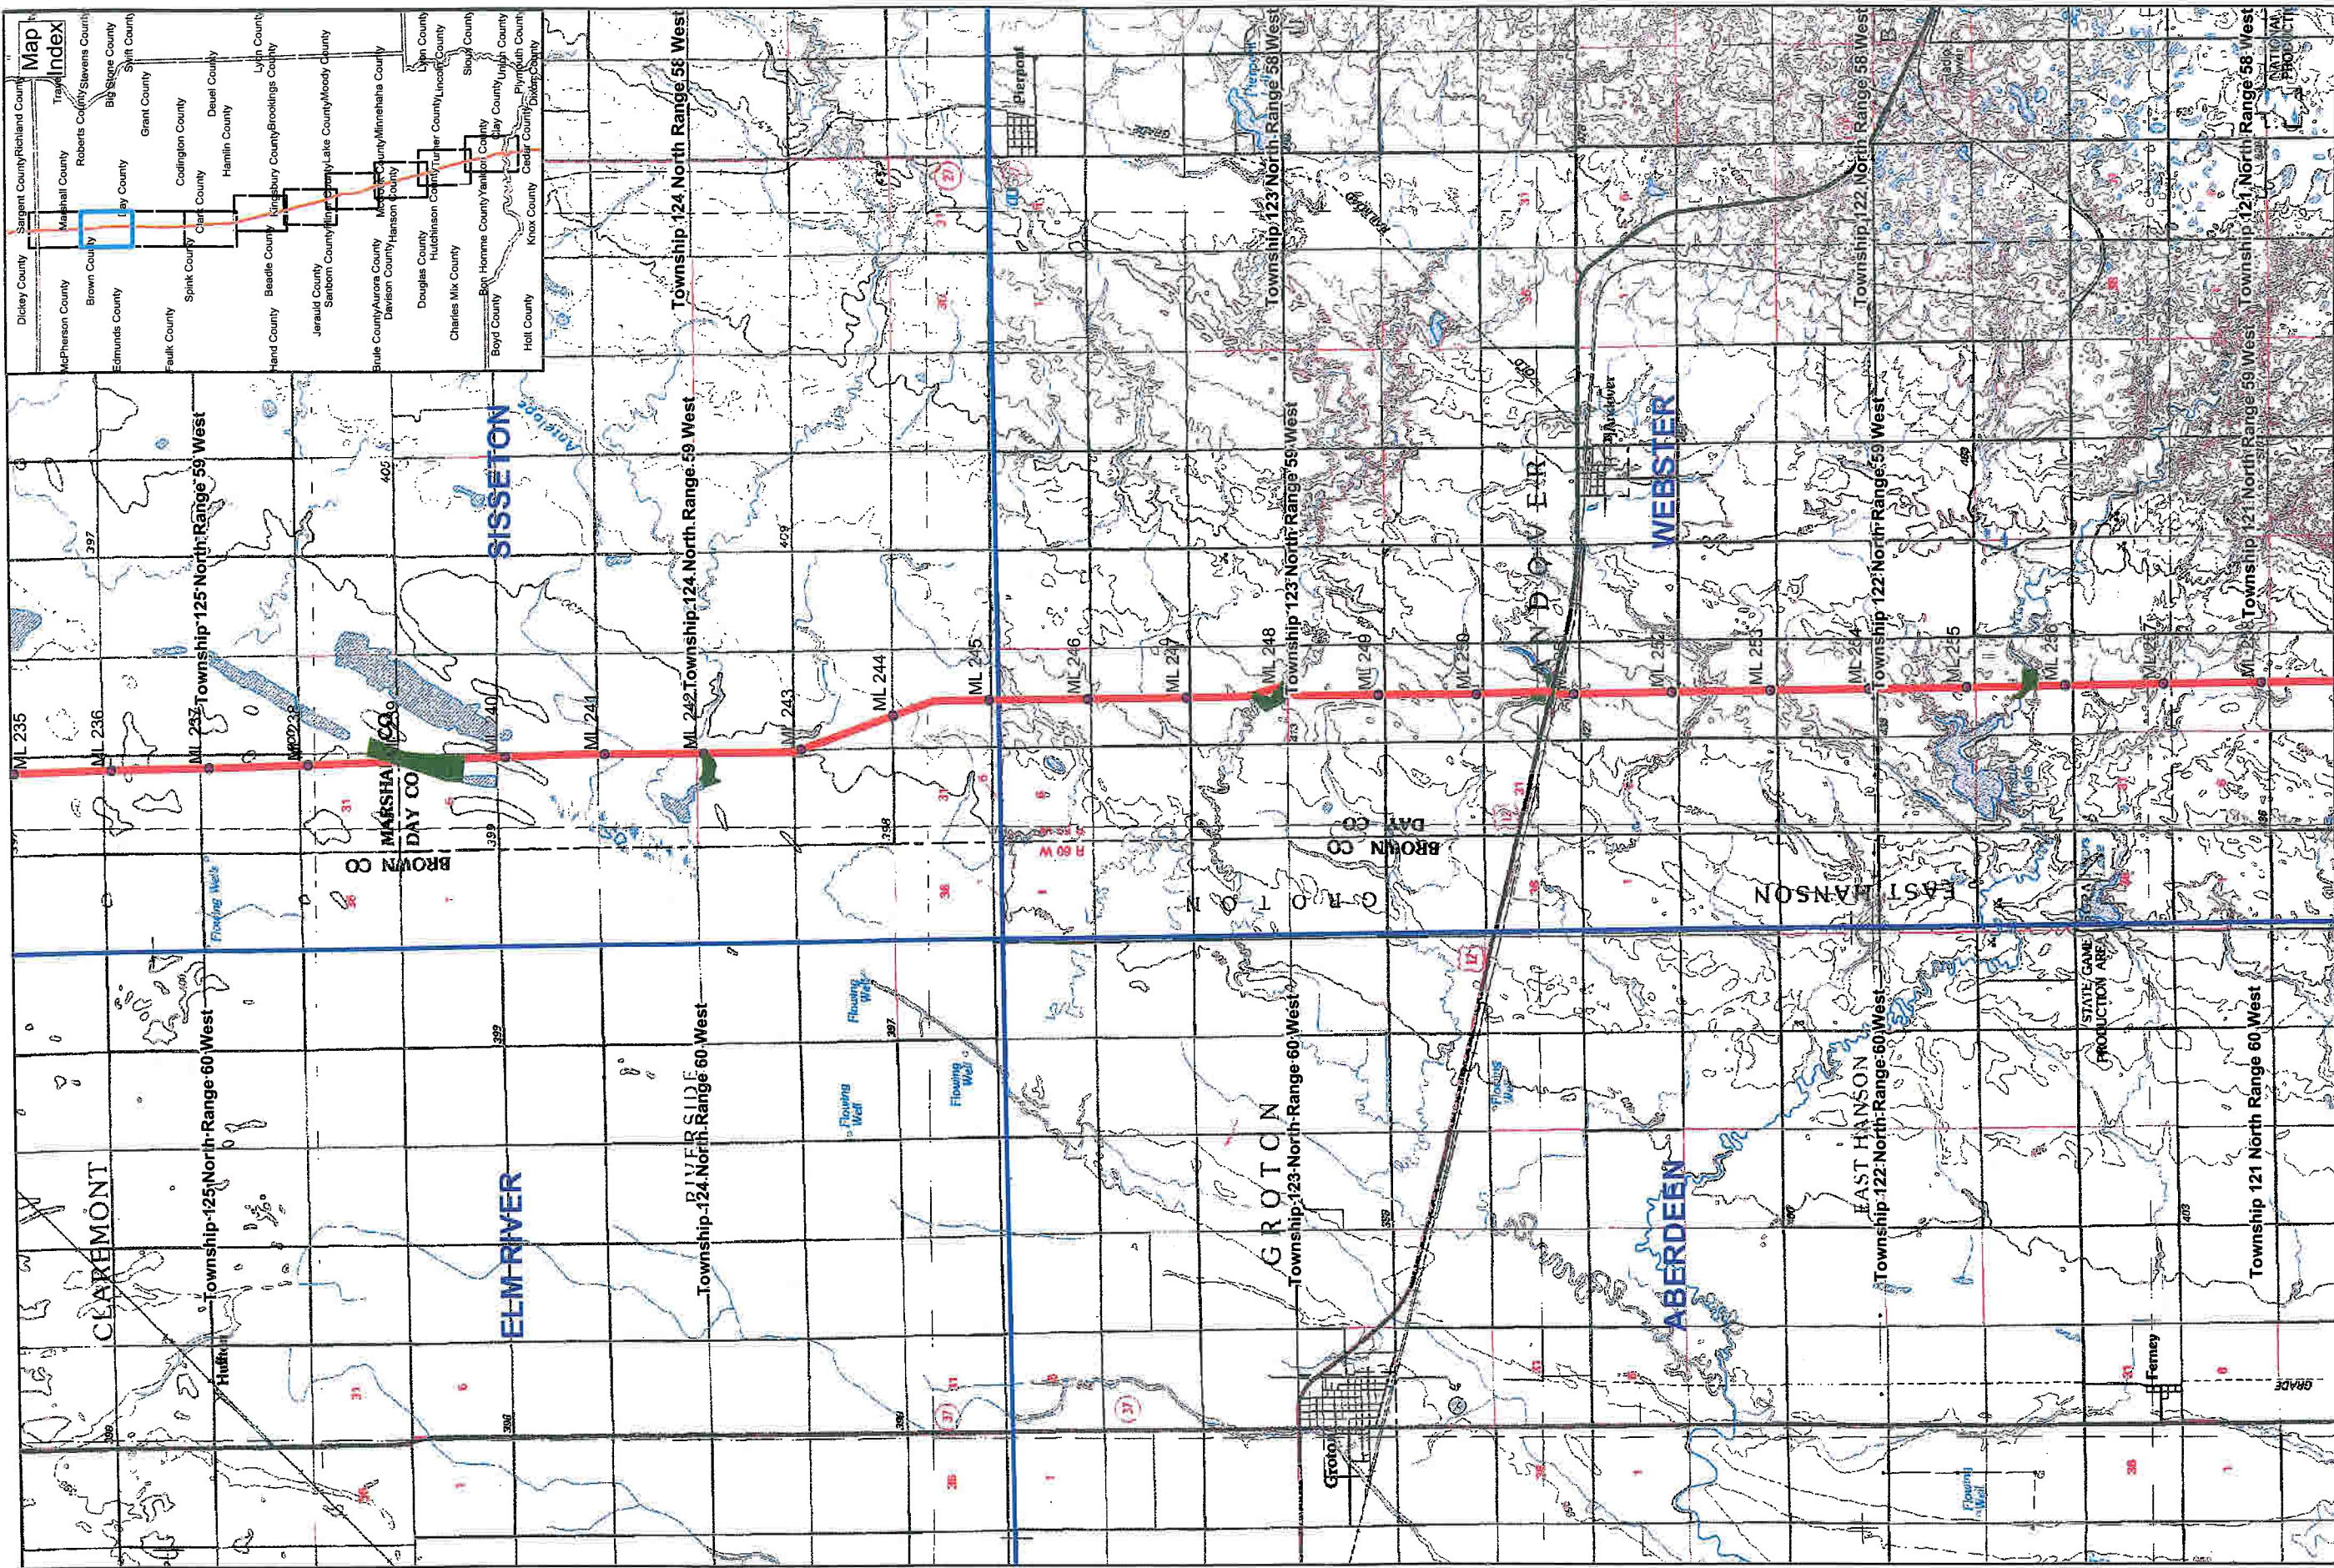

Proposed Wetland and Waterbody Survey Areas

Keystone Pipeline Project

Map 1 of 10

Land Access Areas (South Dakota)

TransCanada
in business to deliver

0 0.5 1 Miles

North Arrow

Proposed Wetland and Waterbody Survey Areas

Keystone Pipeline Project

Map 2 of 10
Land Access Areas
(South Dakota)

TransCanada
In business to deliver

Scale: 0 0.5 1 Miles

North Arrow

 Pipeline
 Proposed Wetland and Waterbody Survey Areas

Keystone Pipeline Project
 TransCanada
In business to deliver

Map 3 of 10
 Land Access Areas
 (South Dakota)

Keystone Pipeline Project

Proposed Wetland and Waterbody Survey Areas

Map 4 of 10

Land Access Areas (South Dakota)

TransCanada
In business to deliver

Scale: 0, 0.5, 1 Miles

North Arrow

Pipeline

Proposed Wetland and Waterbody Survey Areas

0 0.5 Miles

Keystone Pipeline Project

Map 5 of 10
Land Access Areas
(South Dakota)

 Pipeline
 Proposed Wetland and Waterbody Survey Areas

N