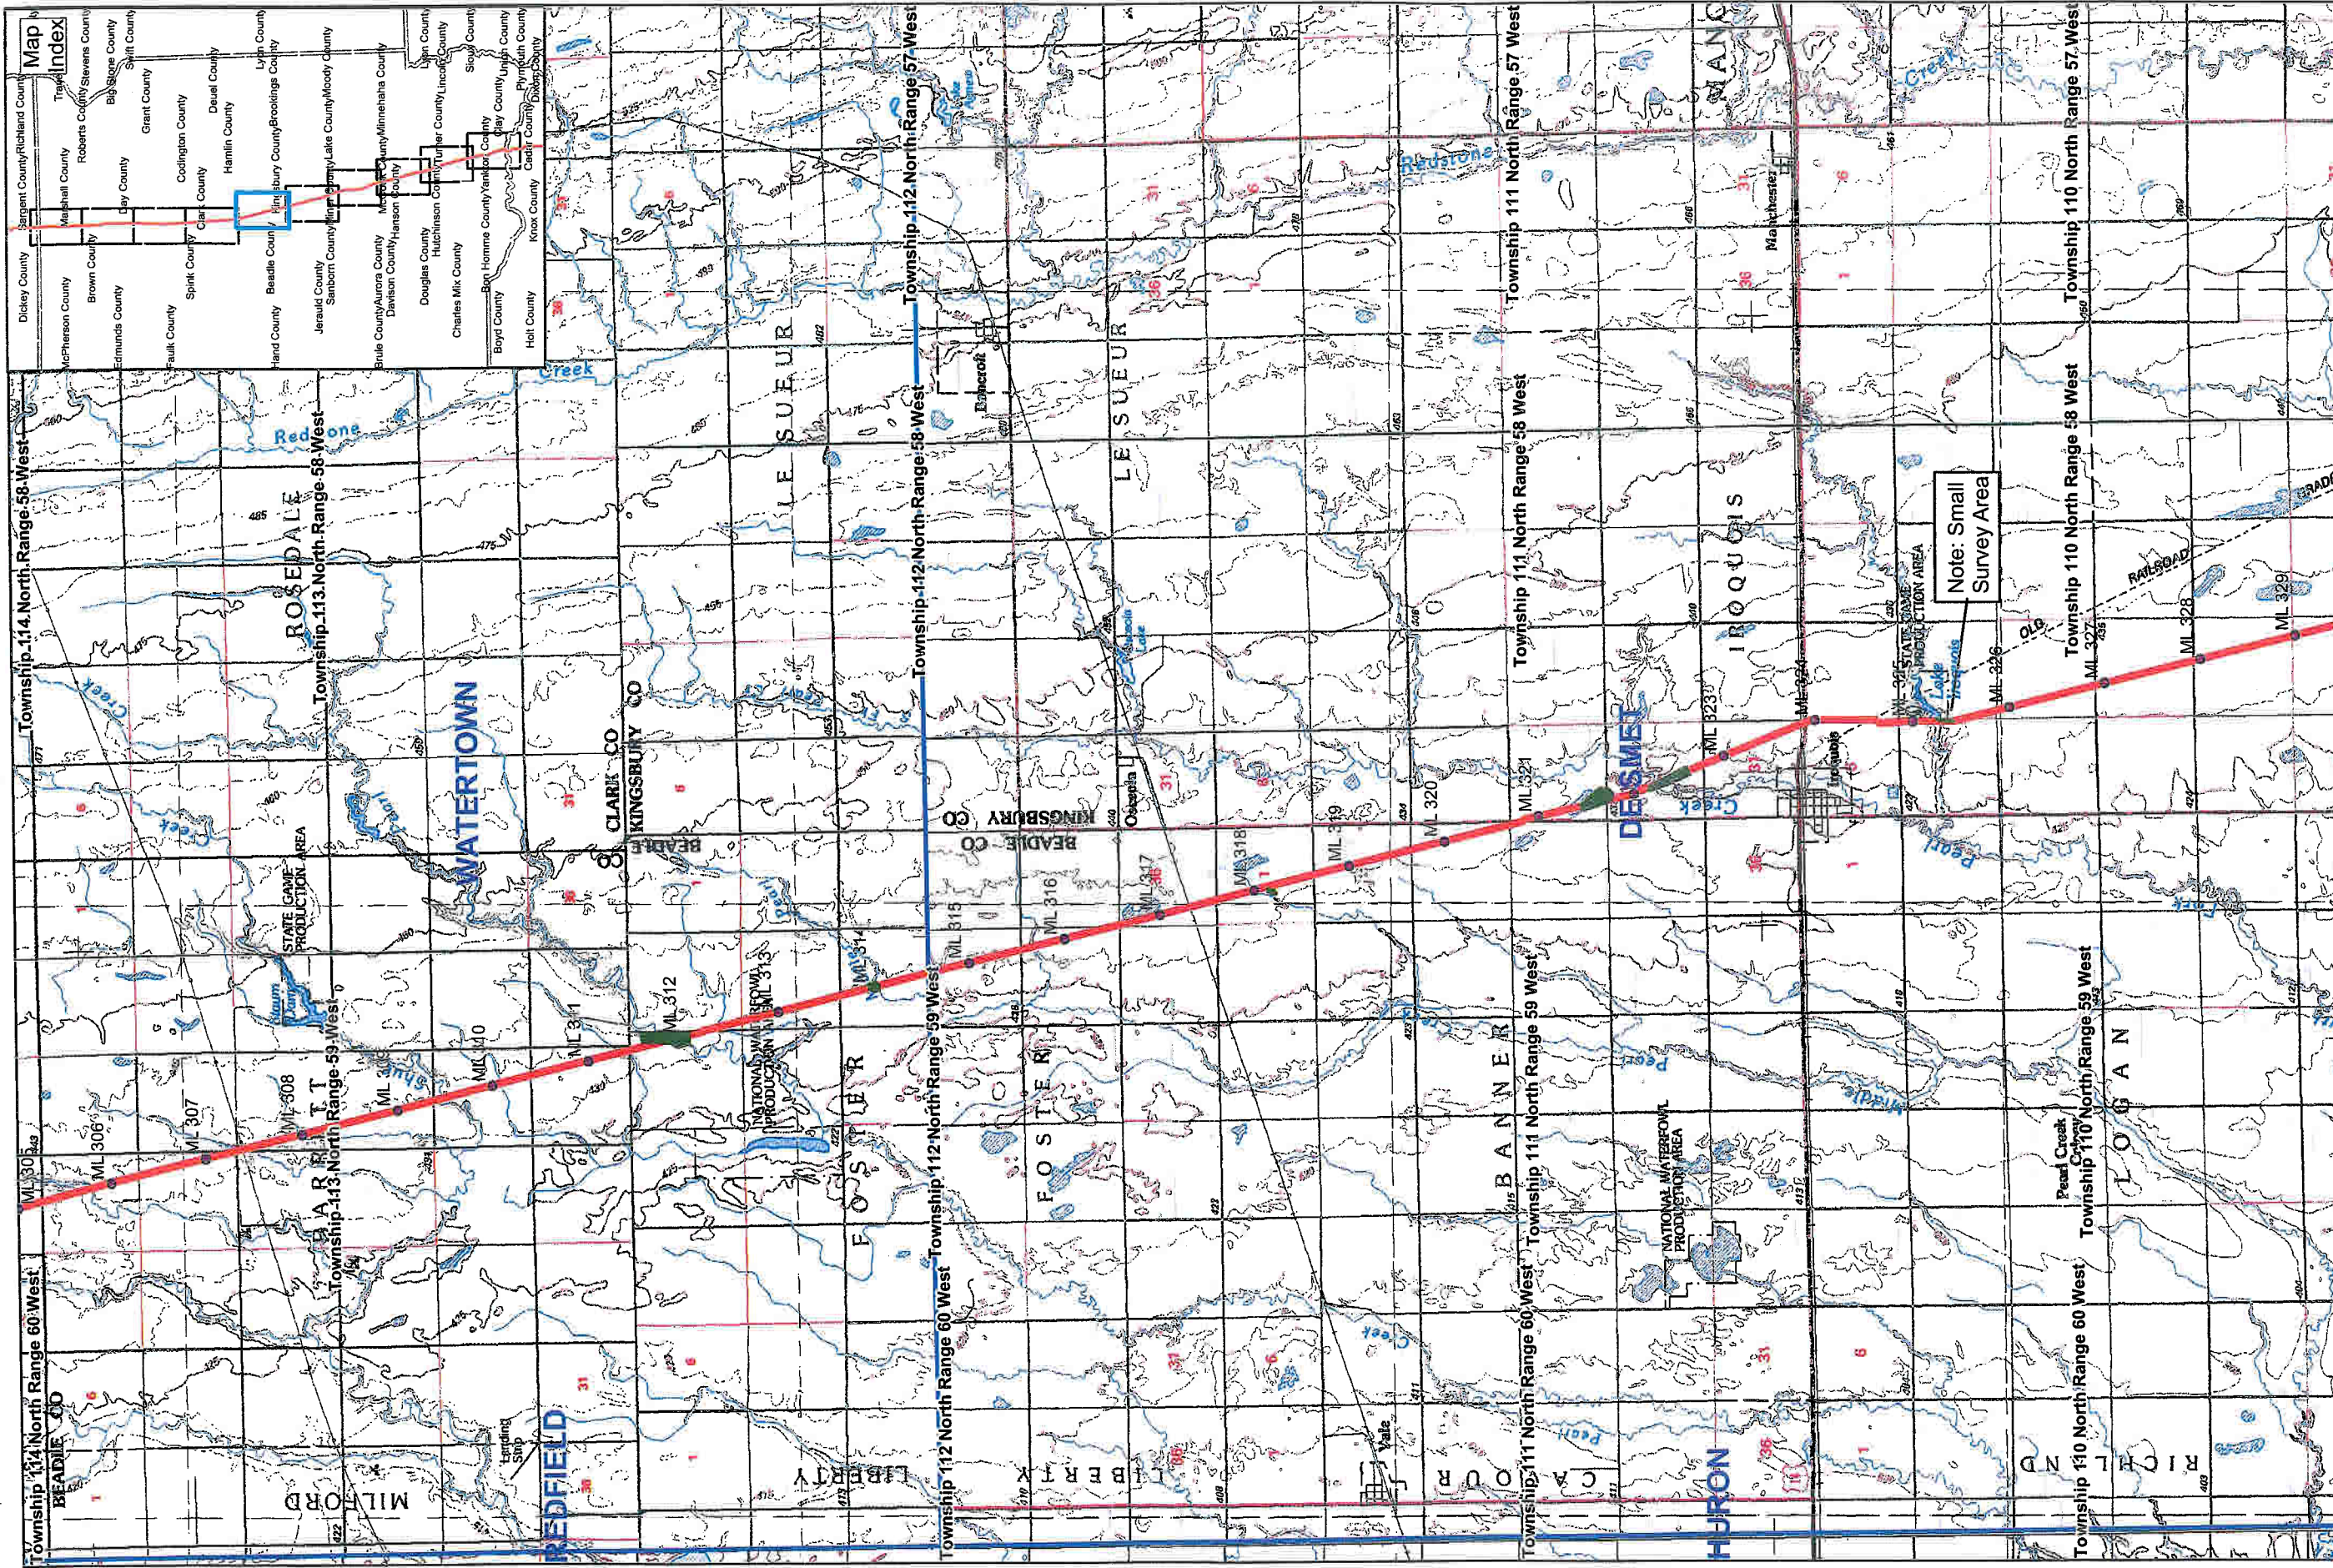

Proposed Wetland and Waterbody Survey Areas

Keystone Pipeline Project

Map 1 of 10

Land Access Areas (South Dakota)

TransCanada
in business to deliver

0 0.5 1 Miles

North Arrow

Proposed Wetland and Waterbody Survey Areas

Keystone Pipeline Project

Map 2 of 10
Land Access Areas
(South Dakota)

TransCanada
In business to deliver

Scale: 0 0.5 1 Miles

North Arrow

 Pipeline
 Proposed Wetland and Waterbody Survey Areas

Keystone Pipeline Project
 TransCanada
In business to deliver

Map 3 of 10
 Land Access Areas
 (South Dakota)

Keystone Pipeline Project

Proposed Wetland and Waterbody Survey Areas

Map 4 of 10

Land Access Areas (South Dakota)

TransCanada
In business to deliver

Scale: 0, 0.5, 1 Miles

North Arrow

Pipeline

Proposed Wetland and Waterbody Survey Areas

0 0.5 Miles

Keystone Pipeline Project

Map 5 of 10
Land Access Areas
(South Dakota)

 Pipeline
 Proposed Wetland and Waterbody Survey Areas

N