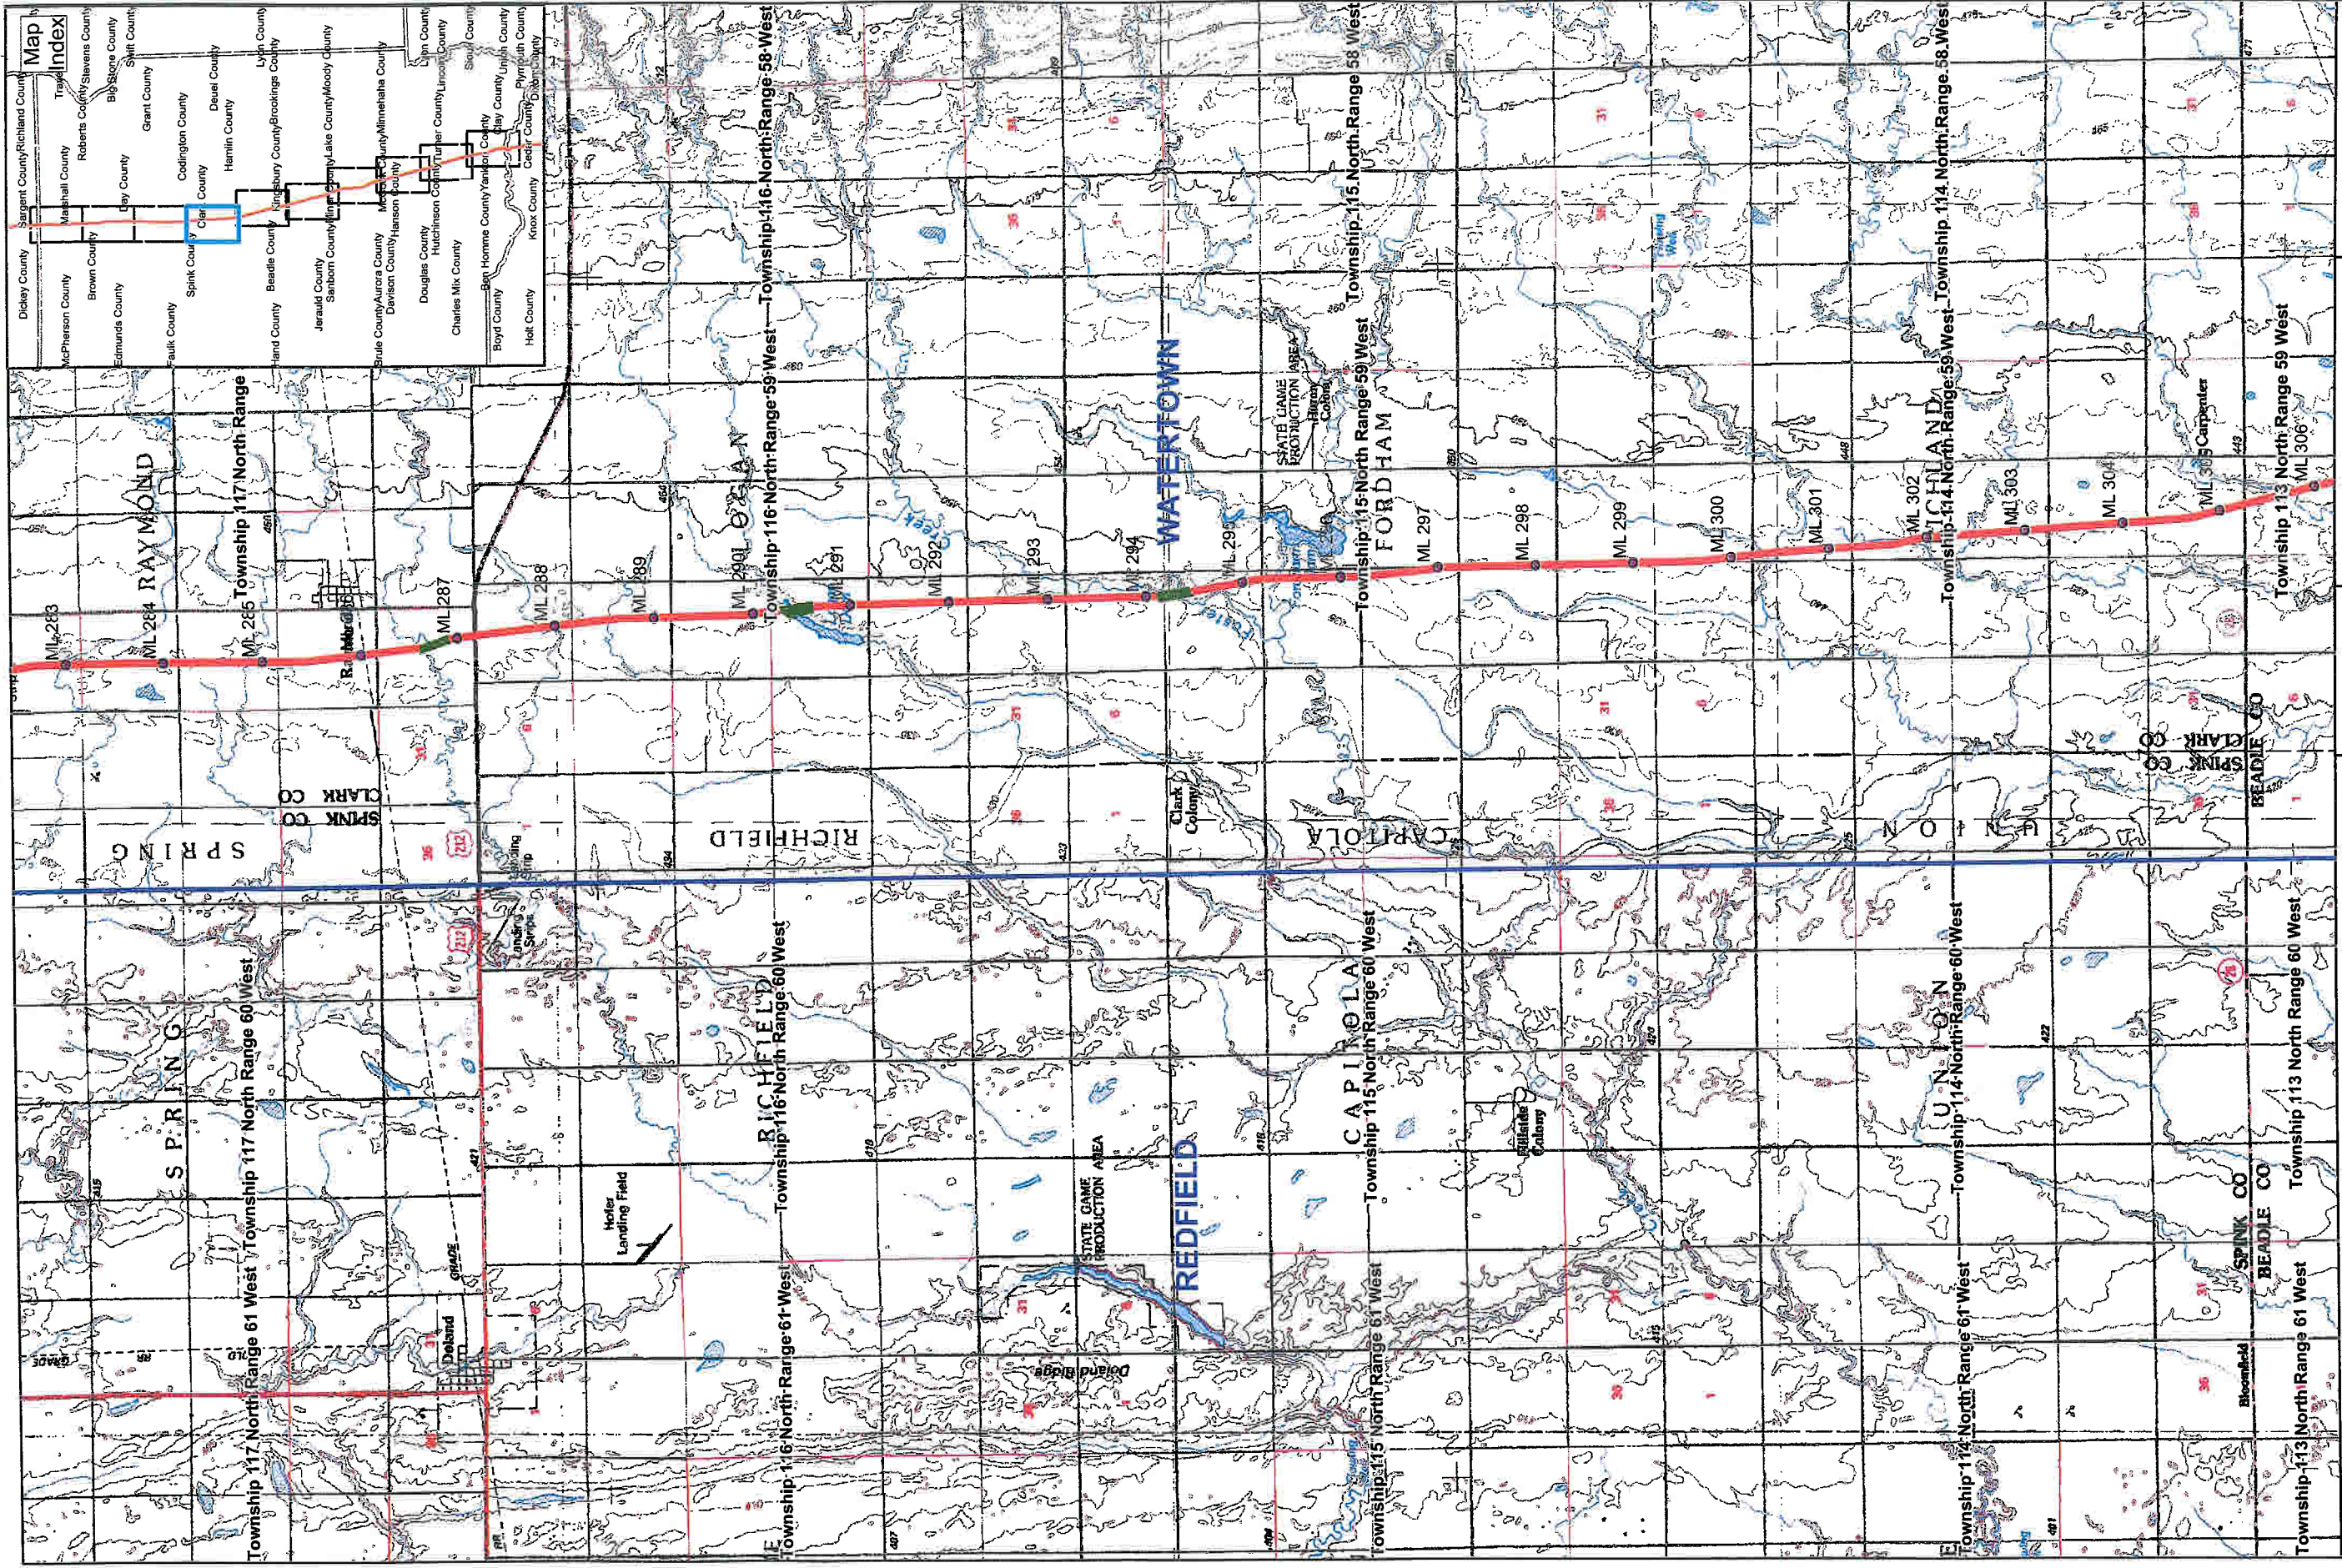

Proposed Wetland and Waterbody Survey Areas

Keystone Pipeline Project

Map 1 of 10

Land Access Areas (South Dakota)

TransCanada
in business to deliver

0 0.5 1 Miles

North Arrow

Proposed Wetland and Waterbody Survey Areas

Keystone Pipeline Project

Map 2 of 10
Land Access Areas
(South Dakota)

TransCanada
In business to deliver

Scale: 0 0.5 1 Miles

North Arrow

 Pipeline
 Proposed Wetland and Waterbody Survey Areas

Keystone Pipeline Project
 TransCanada
In business to deliver

Map 3 of 10
 Land Access Areas
 (South Dakota)

Keystone Pipeline Project

Proposed Wetland and Waterbody Survey Areas

Map 4 of 10

Land Access Areas (South Dakota)

TransCanada
In business to deliver

Scale: 0, 0.5, 1 Miles

North Arrow

Pipeline

Proposed Wetland and Waterbody Survey Areas

0 0.5 Miles

Keystone Pipeline Project

Map 5 of 10
Land Access Areas
(South Dakota)

 Pipeline
 Proposed Wetland and Waterbody Survey Areas

N