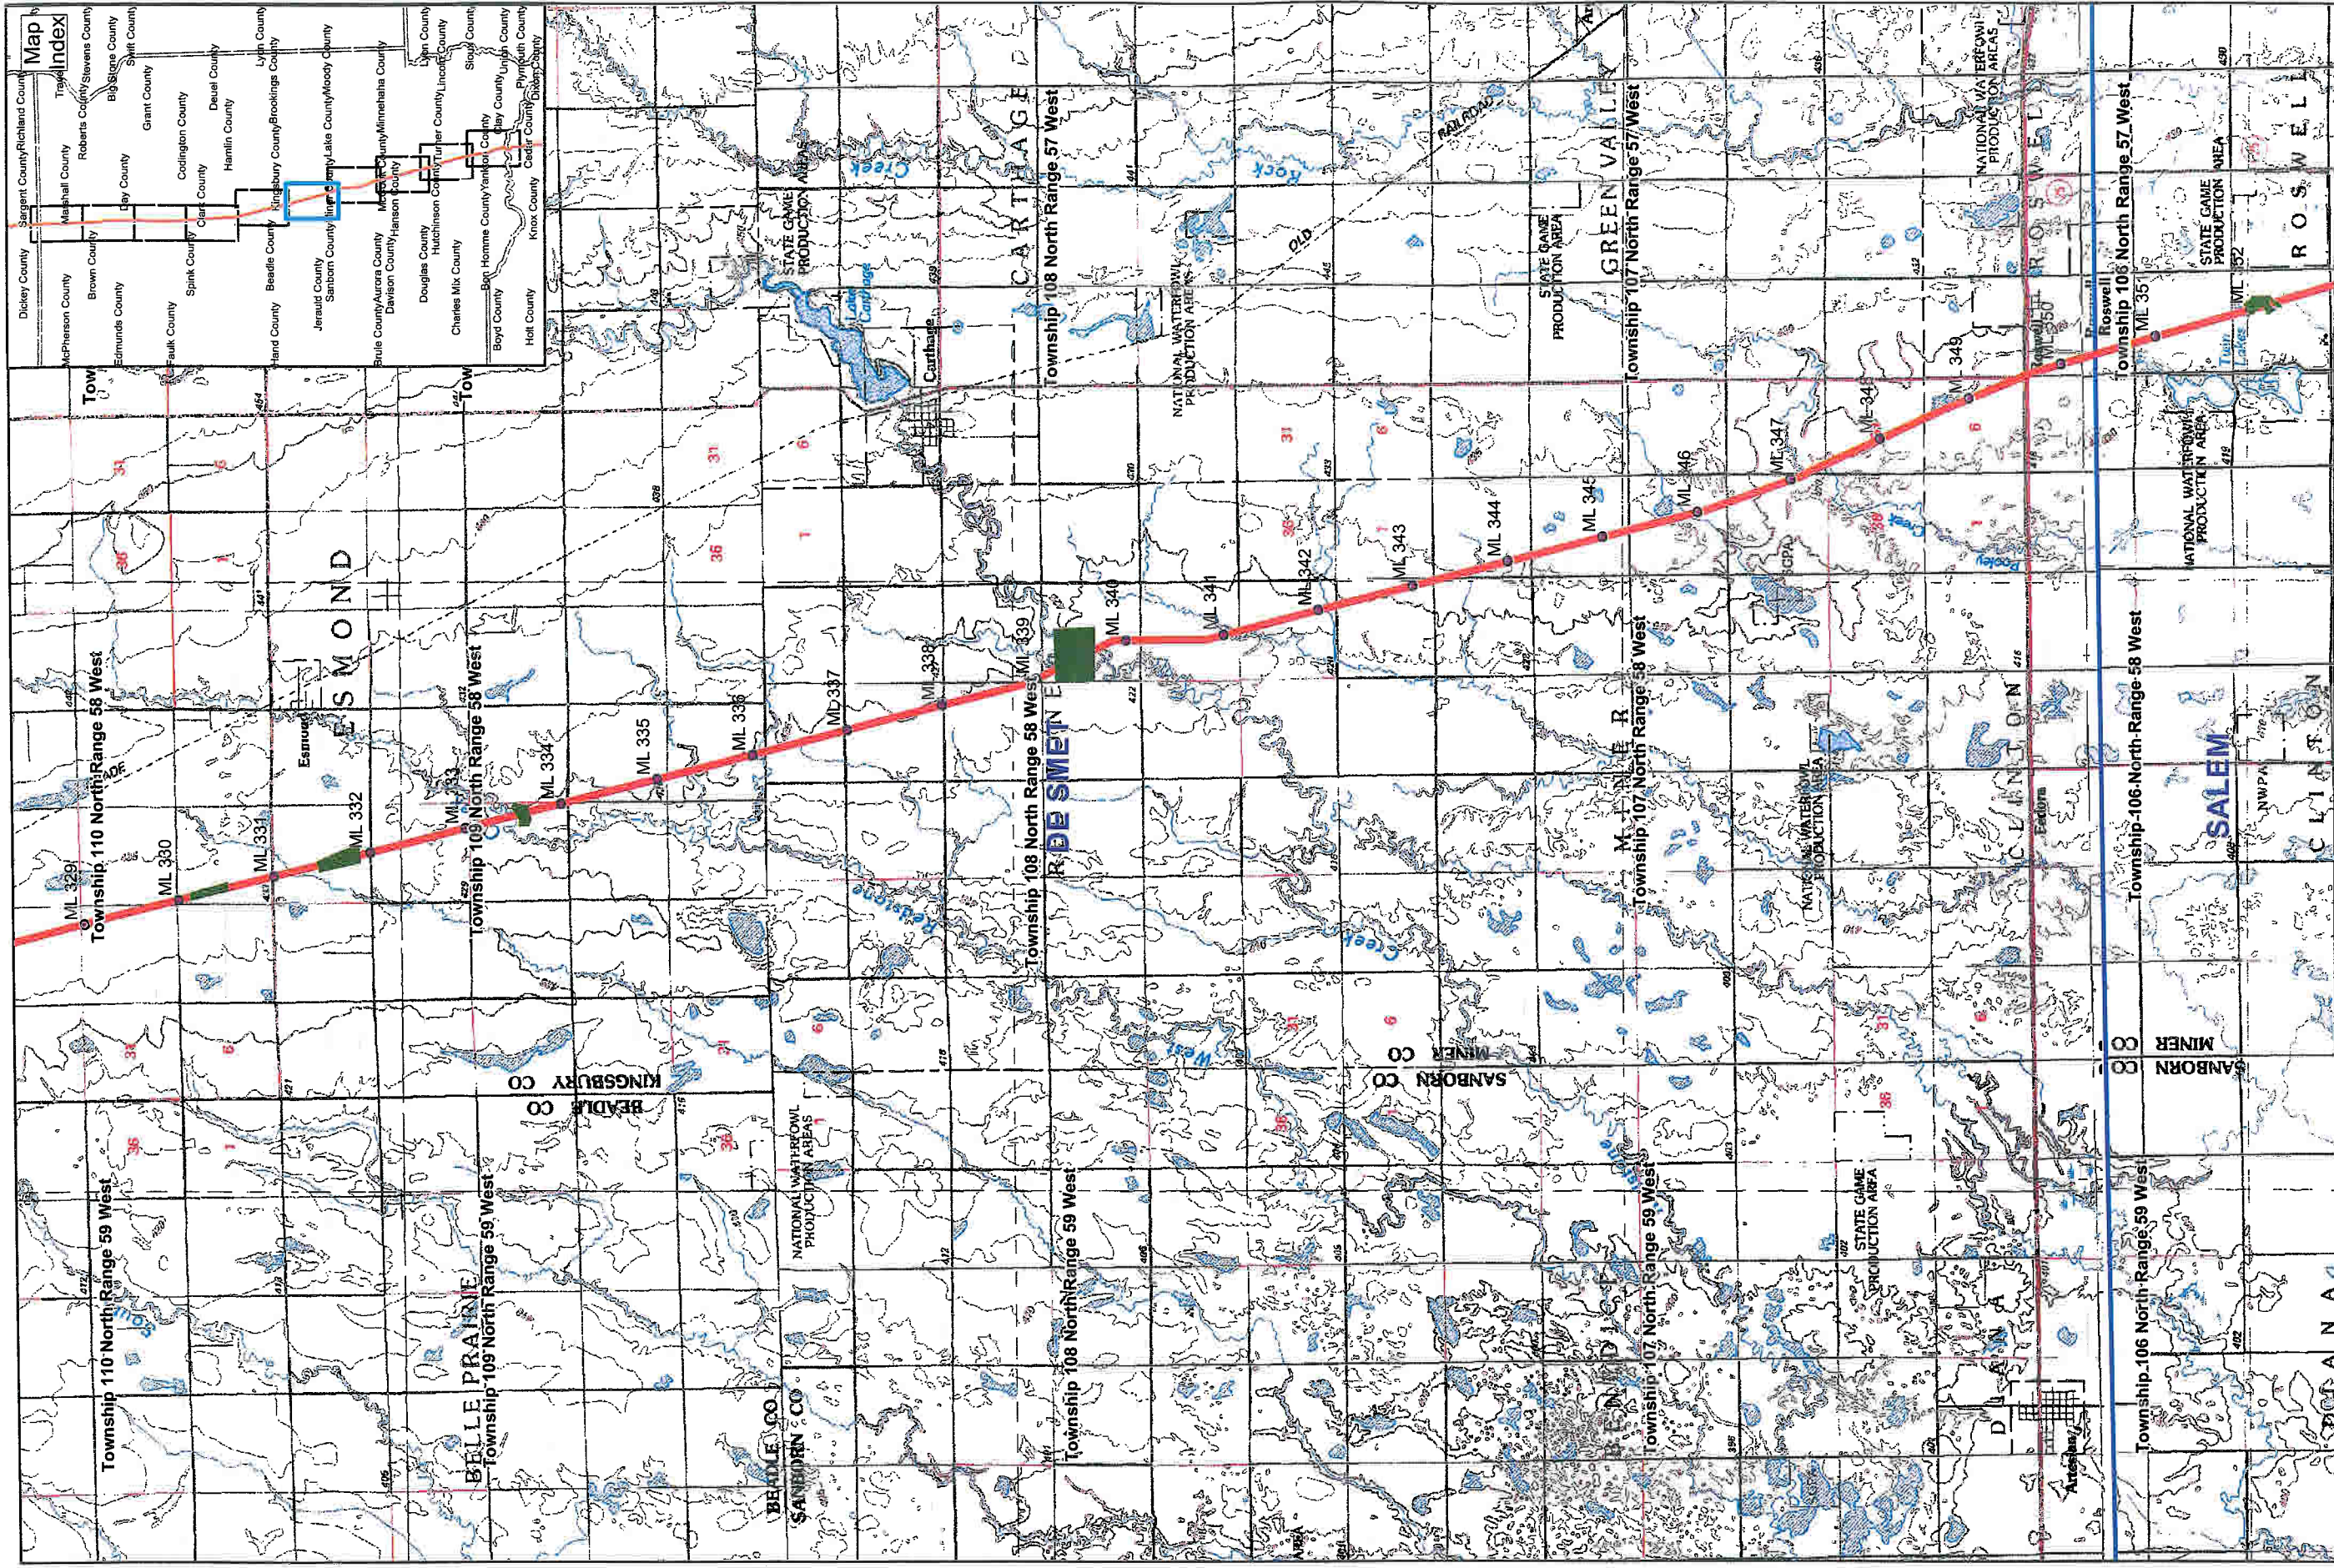

Map 3 of 10
 Land Access Areas
 (South Dakota)

Keystone Pipeline Project

Proposed Wetland and Waterbody Survey Areas

Map 4 of 10

Land Access Areas (South Dakota)

TransCanada
In business to deliver

Scale: 0, 0.5, 1 Miles

North Arrow

Pipeline

Proposed Wetland and Waterbody Survey Areas

0 0.5 Miles

Keystone Pipeline Project

Map 5 of 10
Land Access Areas
(South Dakota)

 Pipeline
 Proposed Wetland and Waterbody Survey Areas

N

 0 0.5 1 Miles

Keystone Pipeline Project

In Business to deliver

Map 6 of 10
 Land Access Areas
 (South Dakota)

Pipeline
Proposed Wetland and Waterbody Survey Areas

Keystone Pipeline Project
TransCanada
In business to deliver

Map 7 of 10
Land Access Areas
(South Dakota)

Pipeline
Proposed Wetland and Waterbody Survey Areas

Keystone Pipeline Project

 TransCanada
 In business to deliver

Map 8 of 10
 Land Access Areas
 (South Dakota)