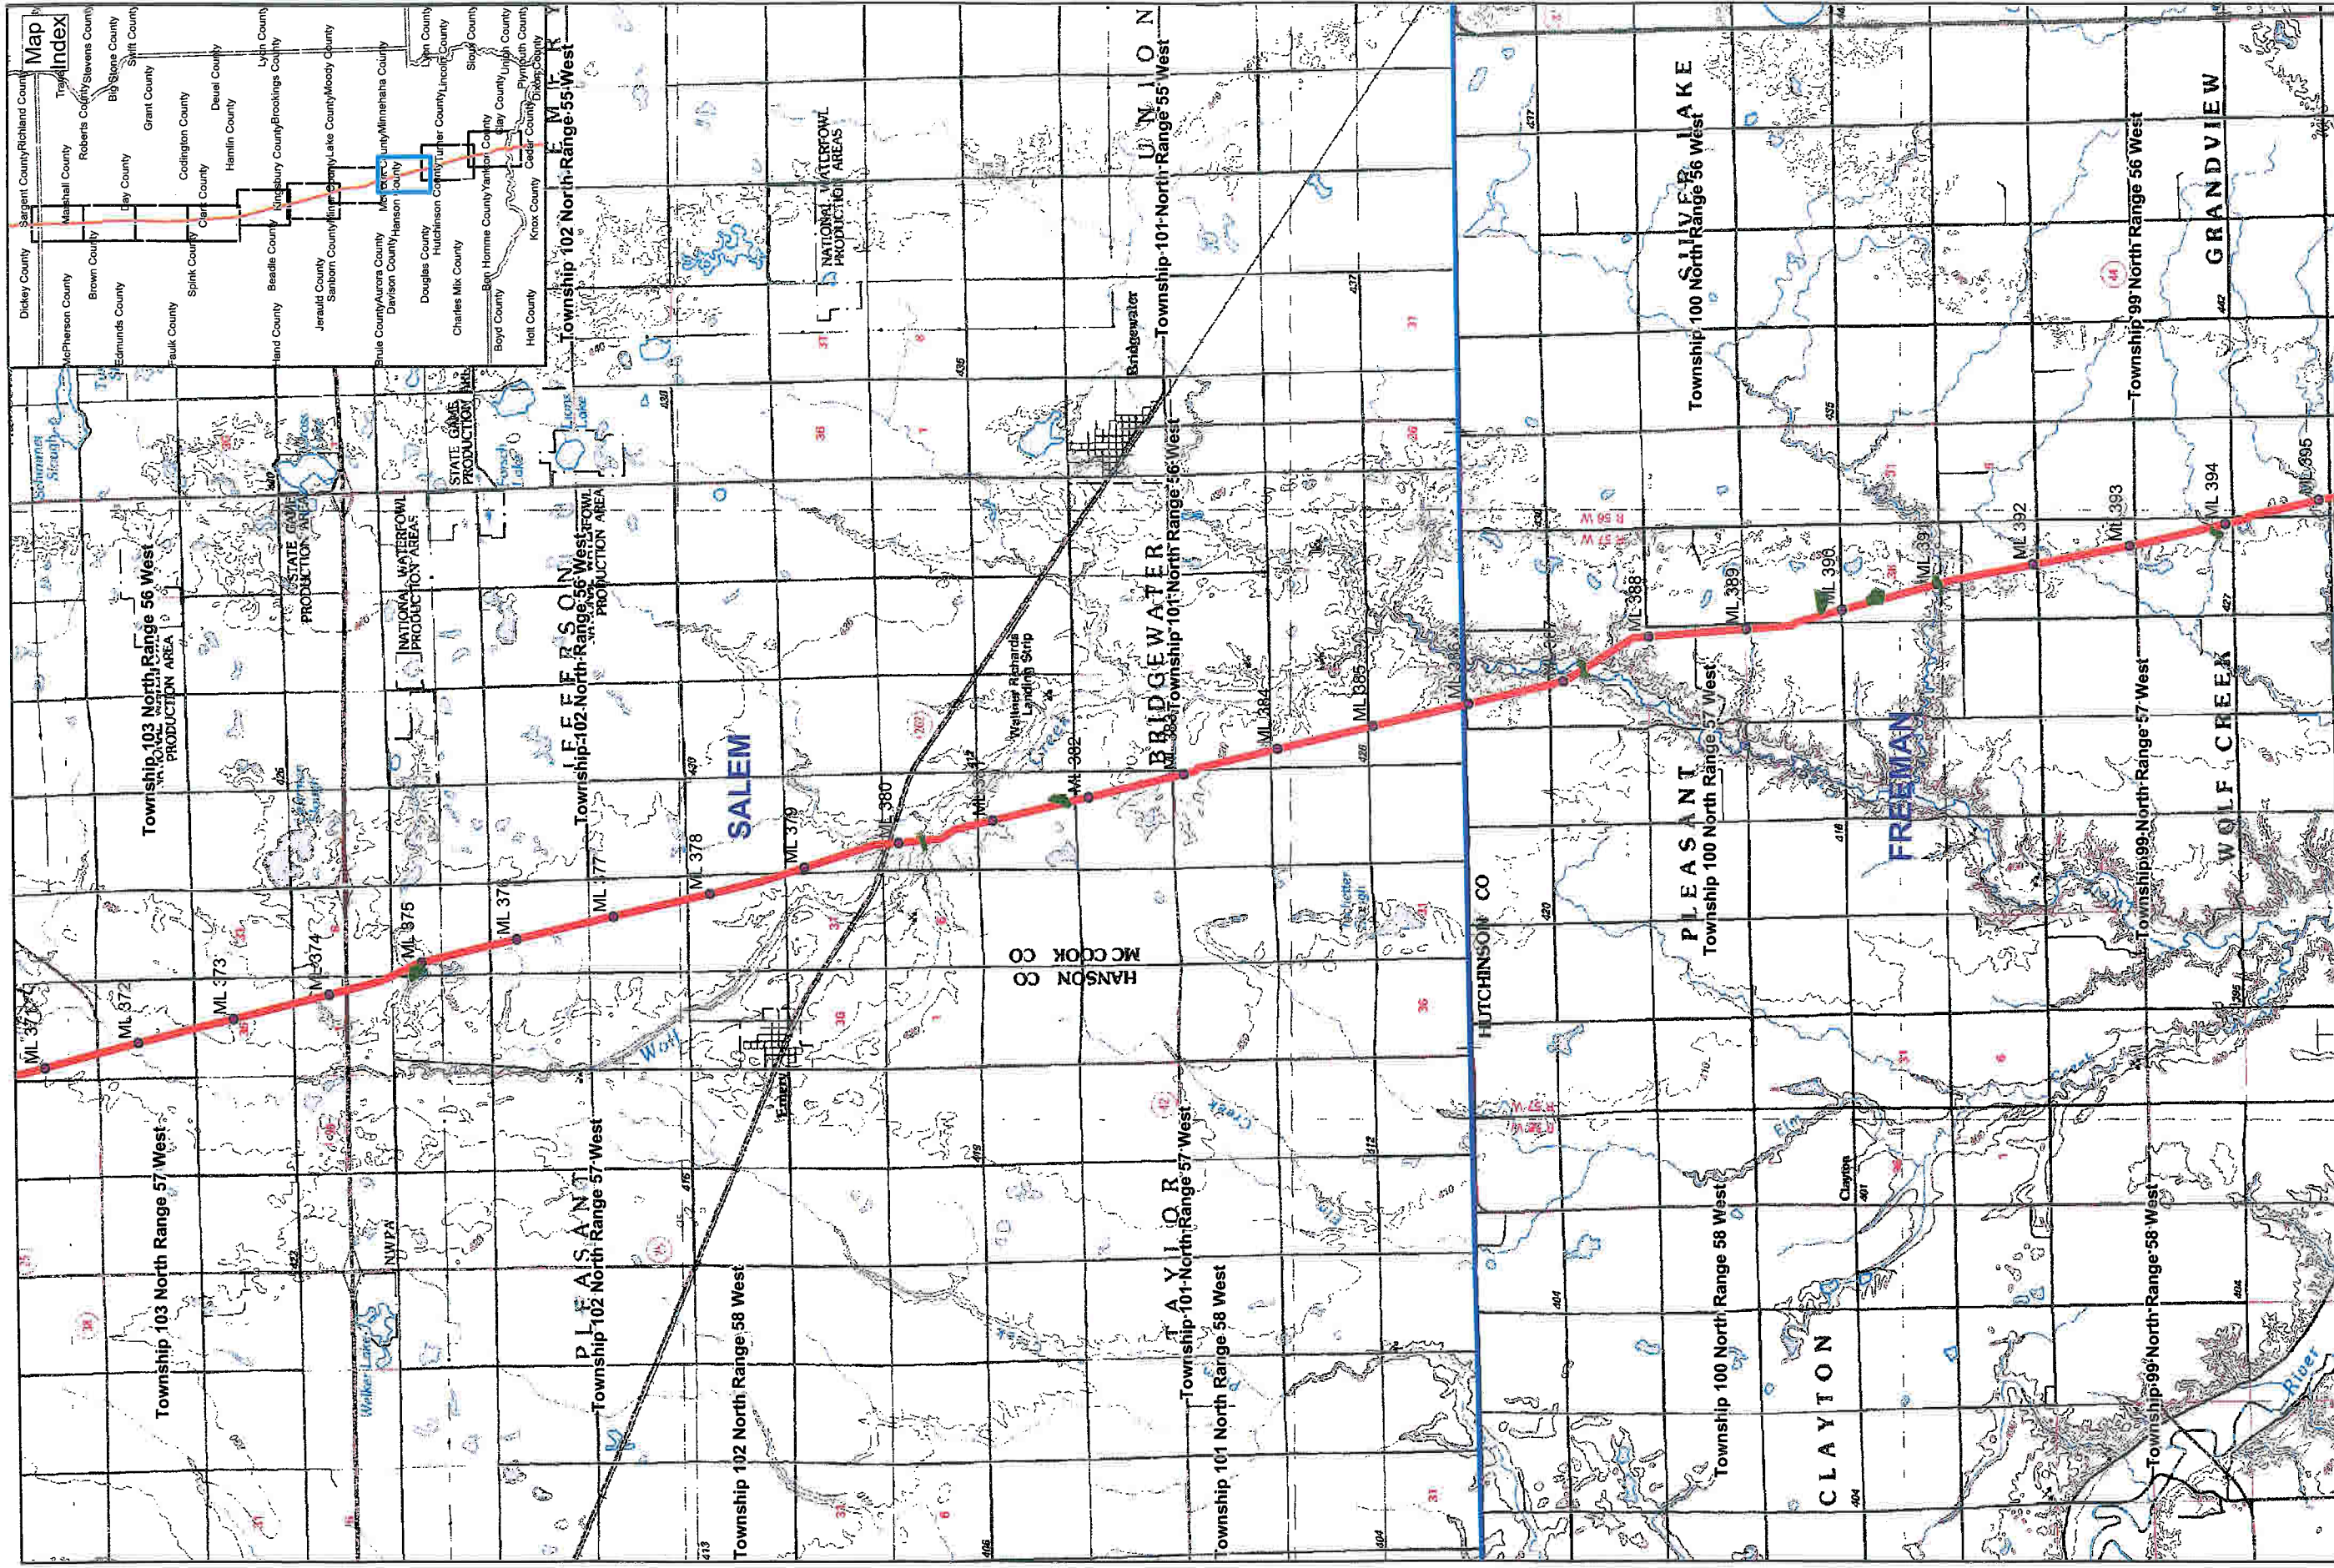

Keystone Pipeline Project

Map 2 of 10
Land Access Areas
(South Dakota)

TransCanada
In business to deliver

Scale: 0 0.5 1 Miles

North Arrow

 Pipeline
 Proposed Wetland and Waterbody Survey Areas

Keystone Pipeline Project
 TransCanada
In business to deliver

North Arrow

Pipeline

Proposed Wetland and Waterbody Survey Areas

0 0.5 Miles

Keystone Pipeline Project

Map 5 of 10
Land Access Areas
(South Dakota)

 Pipeline
 Proposed Wetland and Waterbody Survey Areas

N

 0 0.5 1 Miles

Keystone Pipeline Project

In Business to deliver

Map 6 of 10
 Land Access Areas
 (South Dakota)

Pipeline
Proposed Wetland and Waterbody Survey Areas

Keystone Pipeline Project
TransCanada
In business to deliver

Map 7 of 10
Land Access Areas
(South Dakota)

Pipeline
Proposed Wetland and Waterbody Survey Areas

Keystone Pipeline Project

 TransCanada
 In business to deliver

Map 8 of 10
 Land Access Areas
 (South Dakota)