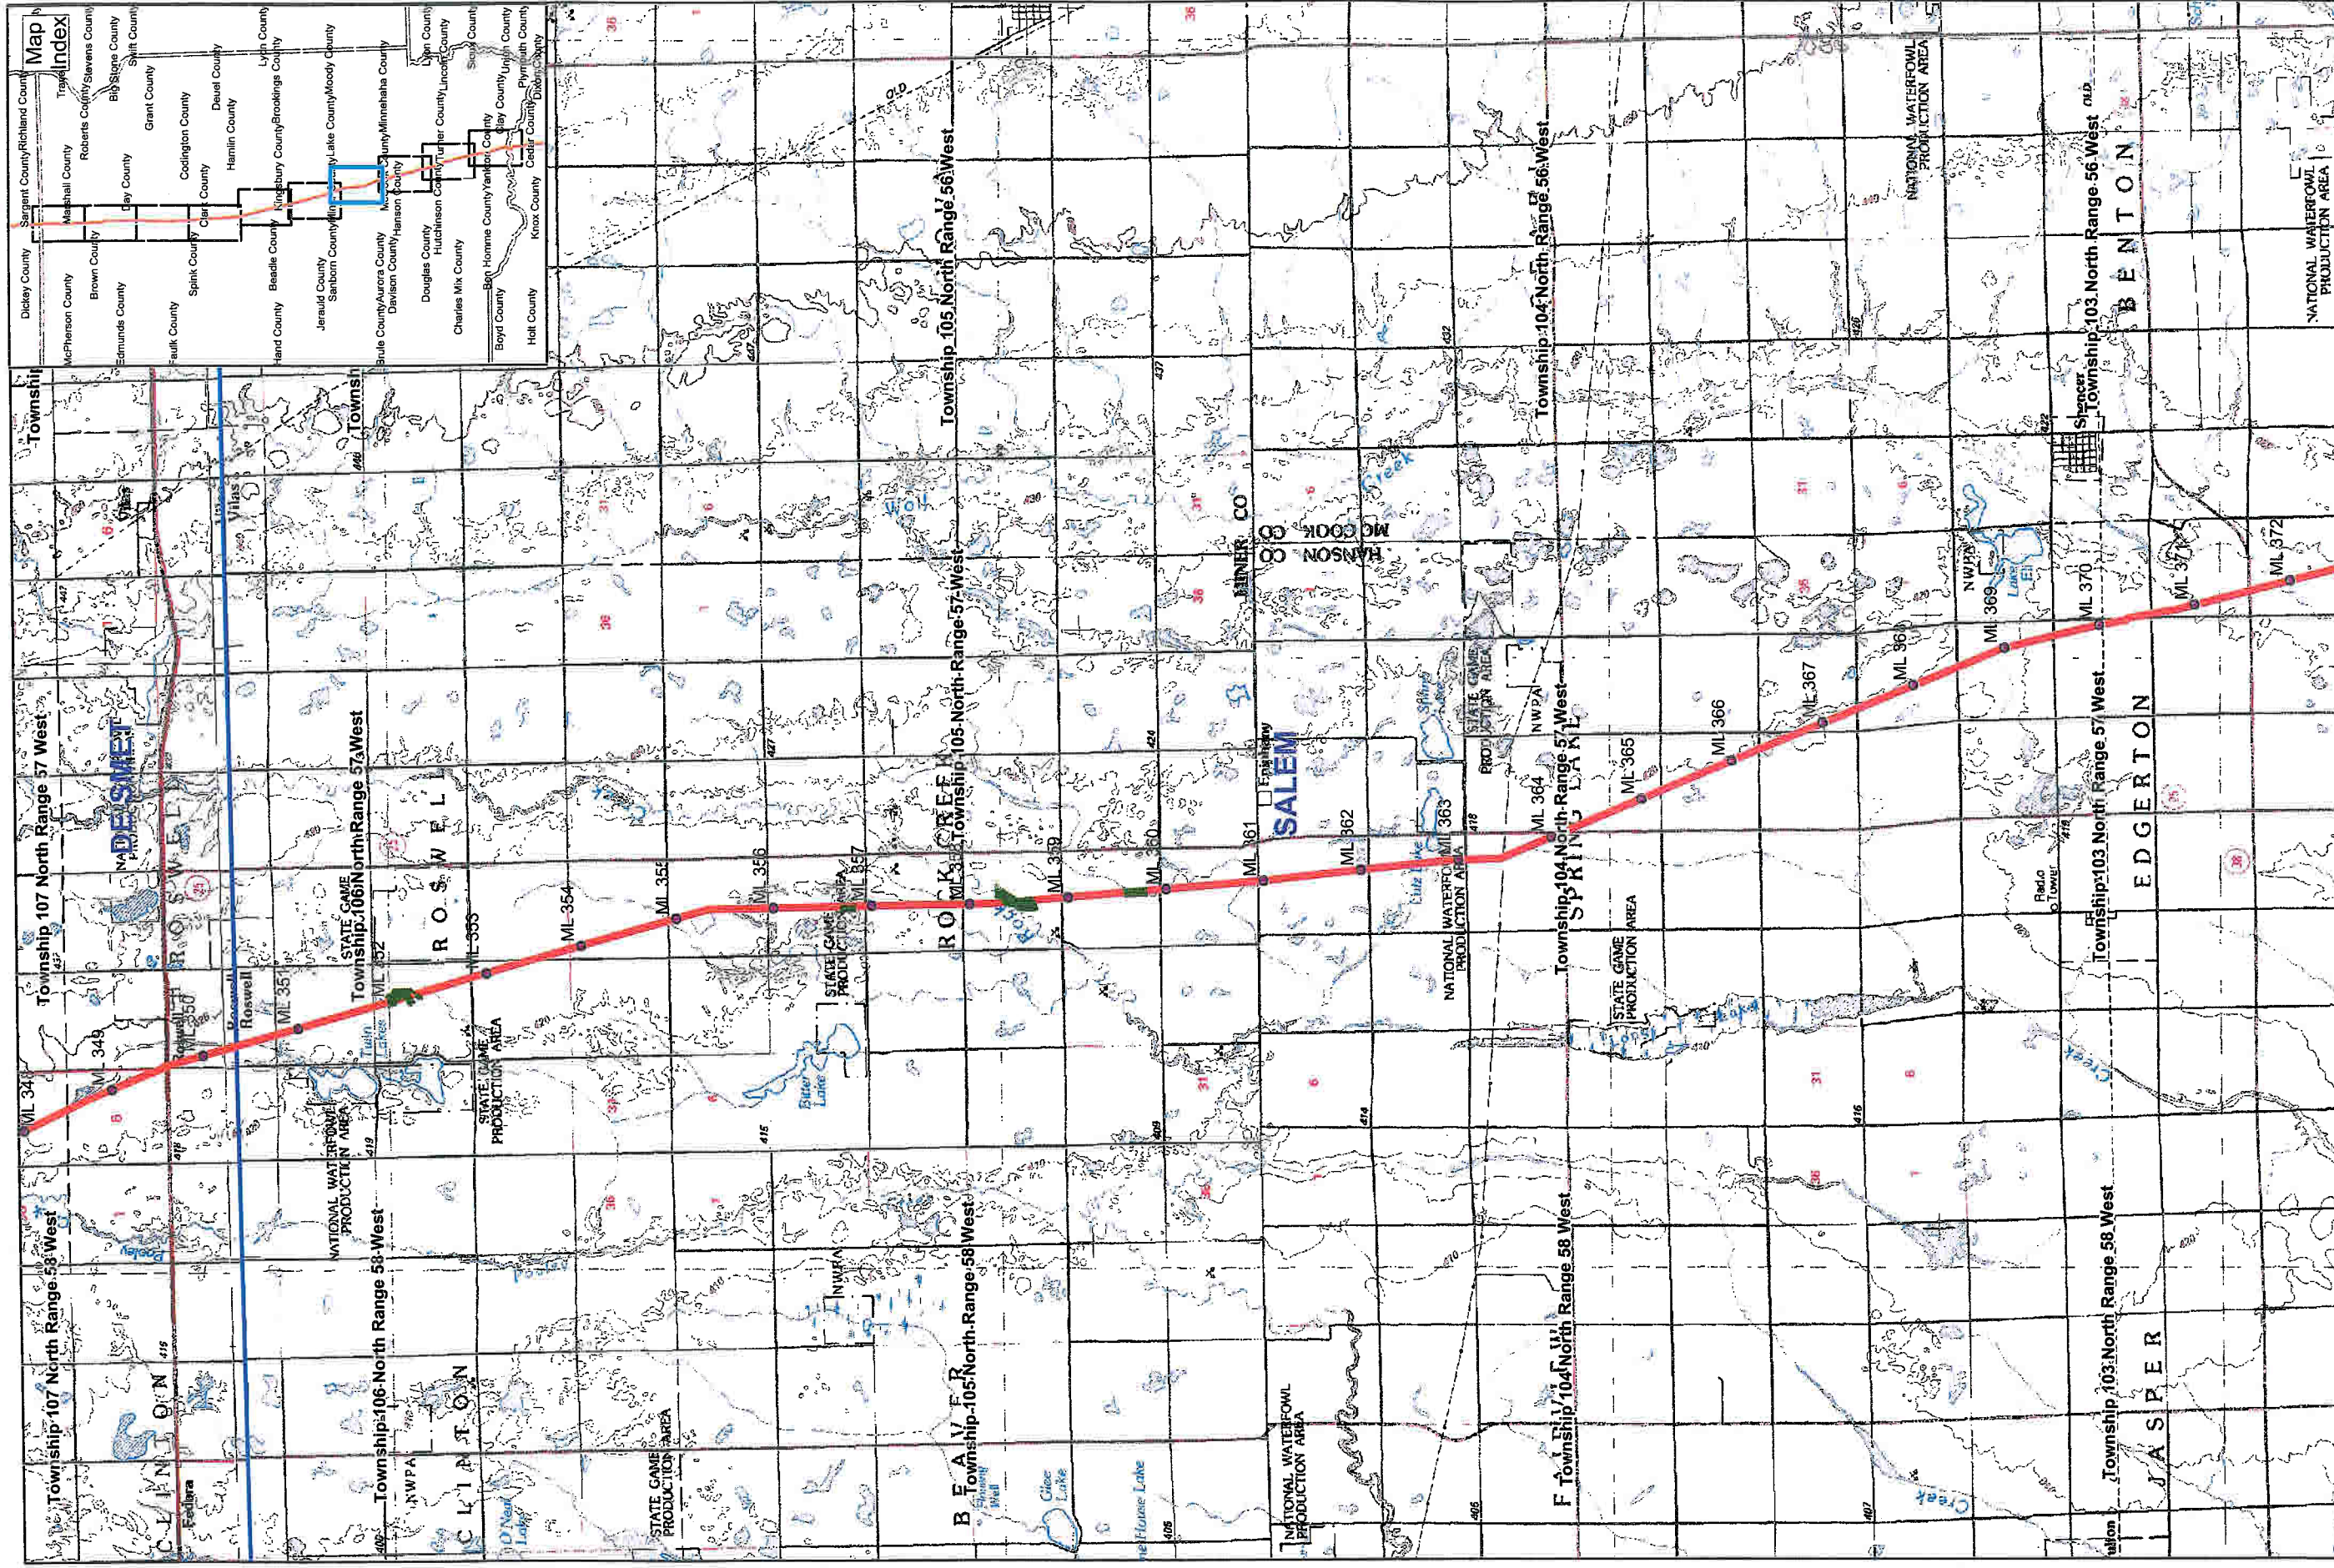

Keystone Pipeline Project

Map 2 of 10
Land Access Areas
(South Dakota)

TransCanada
In business to deliver

Scale: 0 0.5 1 Miles

North Arrow

 Pipeline
 Proposed Wetland and Waterbody Survey Areas

Keystone Pipeline Project
 TransCanada
In business to deliver

Map 3 of 10
 Land Access Areas
 (South Dakota)

Keystone Pipeline Project

Proposed Wetland and Waterbody Survey Areas

Map 4 of 10

Land Access Areas (South Dakota)

TransCanada
In business to deliver

Scale: 0, 0.5, 1 Miles

North Arrow

Pipeline

Proposed Wetland and Waterbody Survey Areas

0 0.5 Miles

Keystone Pipeline Project

Map 5 of 10
Land Access Areas
(South Dakota)

 Pipeline
 Proposed Wetland and Waterbody Survey Areas

N

 0 0.5 1 Miles

Keystone Pipeline Project

In Business to deliver

Map 6 of 10
 Land Access Areas
 (South Dakota)

Pipeline
Proposed Wetland and Waterbody Survey Areas

Keystone Pipeline Project
TransCanada
In business to deliver