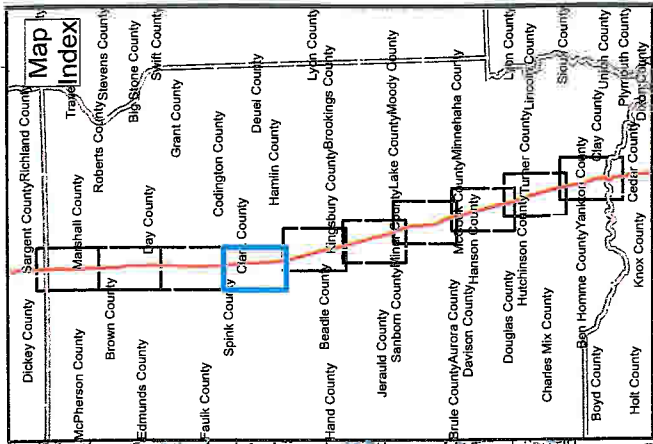

Proposed Wetland and Waterbody Survey Areas

Keystone Pipeline Project

Map 1 of 10

Land Access Areas (South Dakota)

TransCanada
in business to deliver

0 0.5 1 Miles

North Arrow

Proposed Wetland and Waterbody Survey Areas

Keystone Pipeline Project

Map 2 of 10
Land Access Areas
(South Dakota)

TransCanada
In business to deliver

Scale: 0 0.5 1 Miles

North Arrow

 Pipeline
 Proposed Wetland and Waterbody Survey Areas

Keystone Pipeline Project
 TransCanada
In business to deliver

Map 3 of 10
 Land Access Areas
 (South Dakota)

Keystone Pipeline Project

Proposed Wetland and Waterbody Survey Areas

Map 4 of 10

Land Access Areas (South Dakota)

TransCanada
In business to deliver

Scale: 0, 0.5, 1 Miles

North Arrow

Pipeline

Proposed Wetland and Waterbody Survey Areas

0 0.5 Miles

Keystone Pipeline Project

Map 5 of 10
Land Access Areas
(South Dakota)

 Pipeline
 Proposed Wetland and Waterbody Survey Areas

N