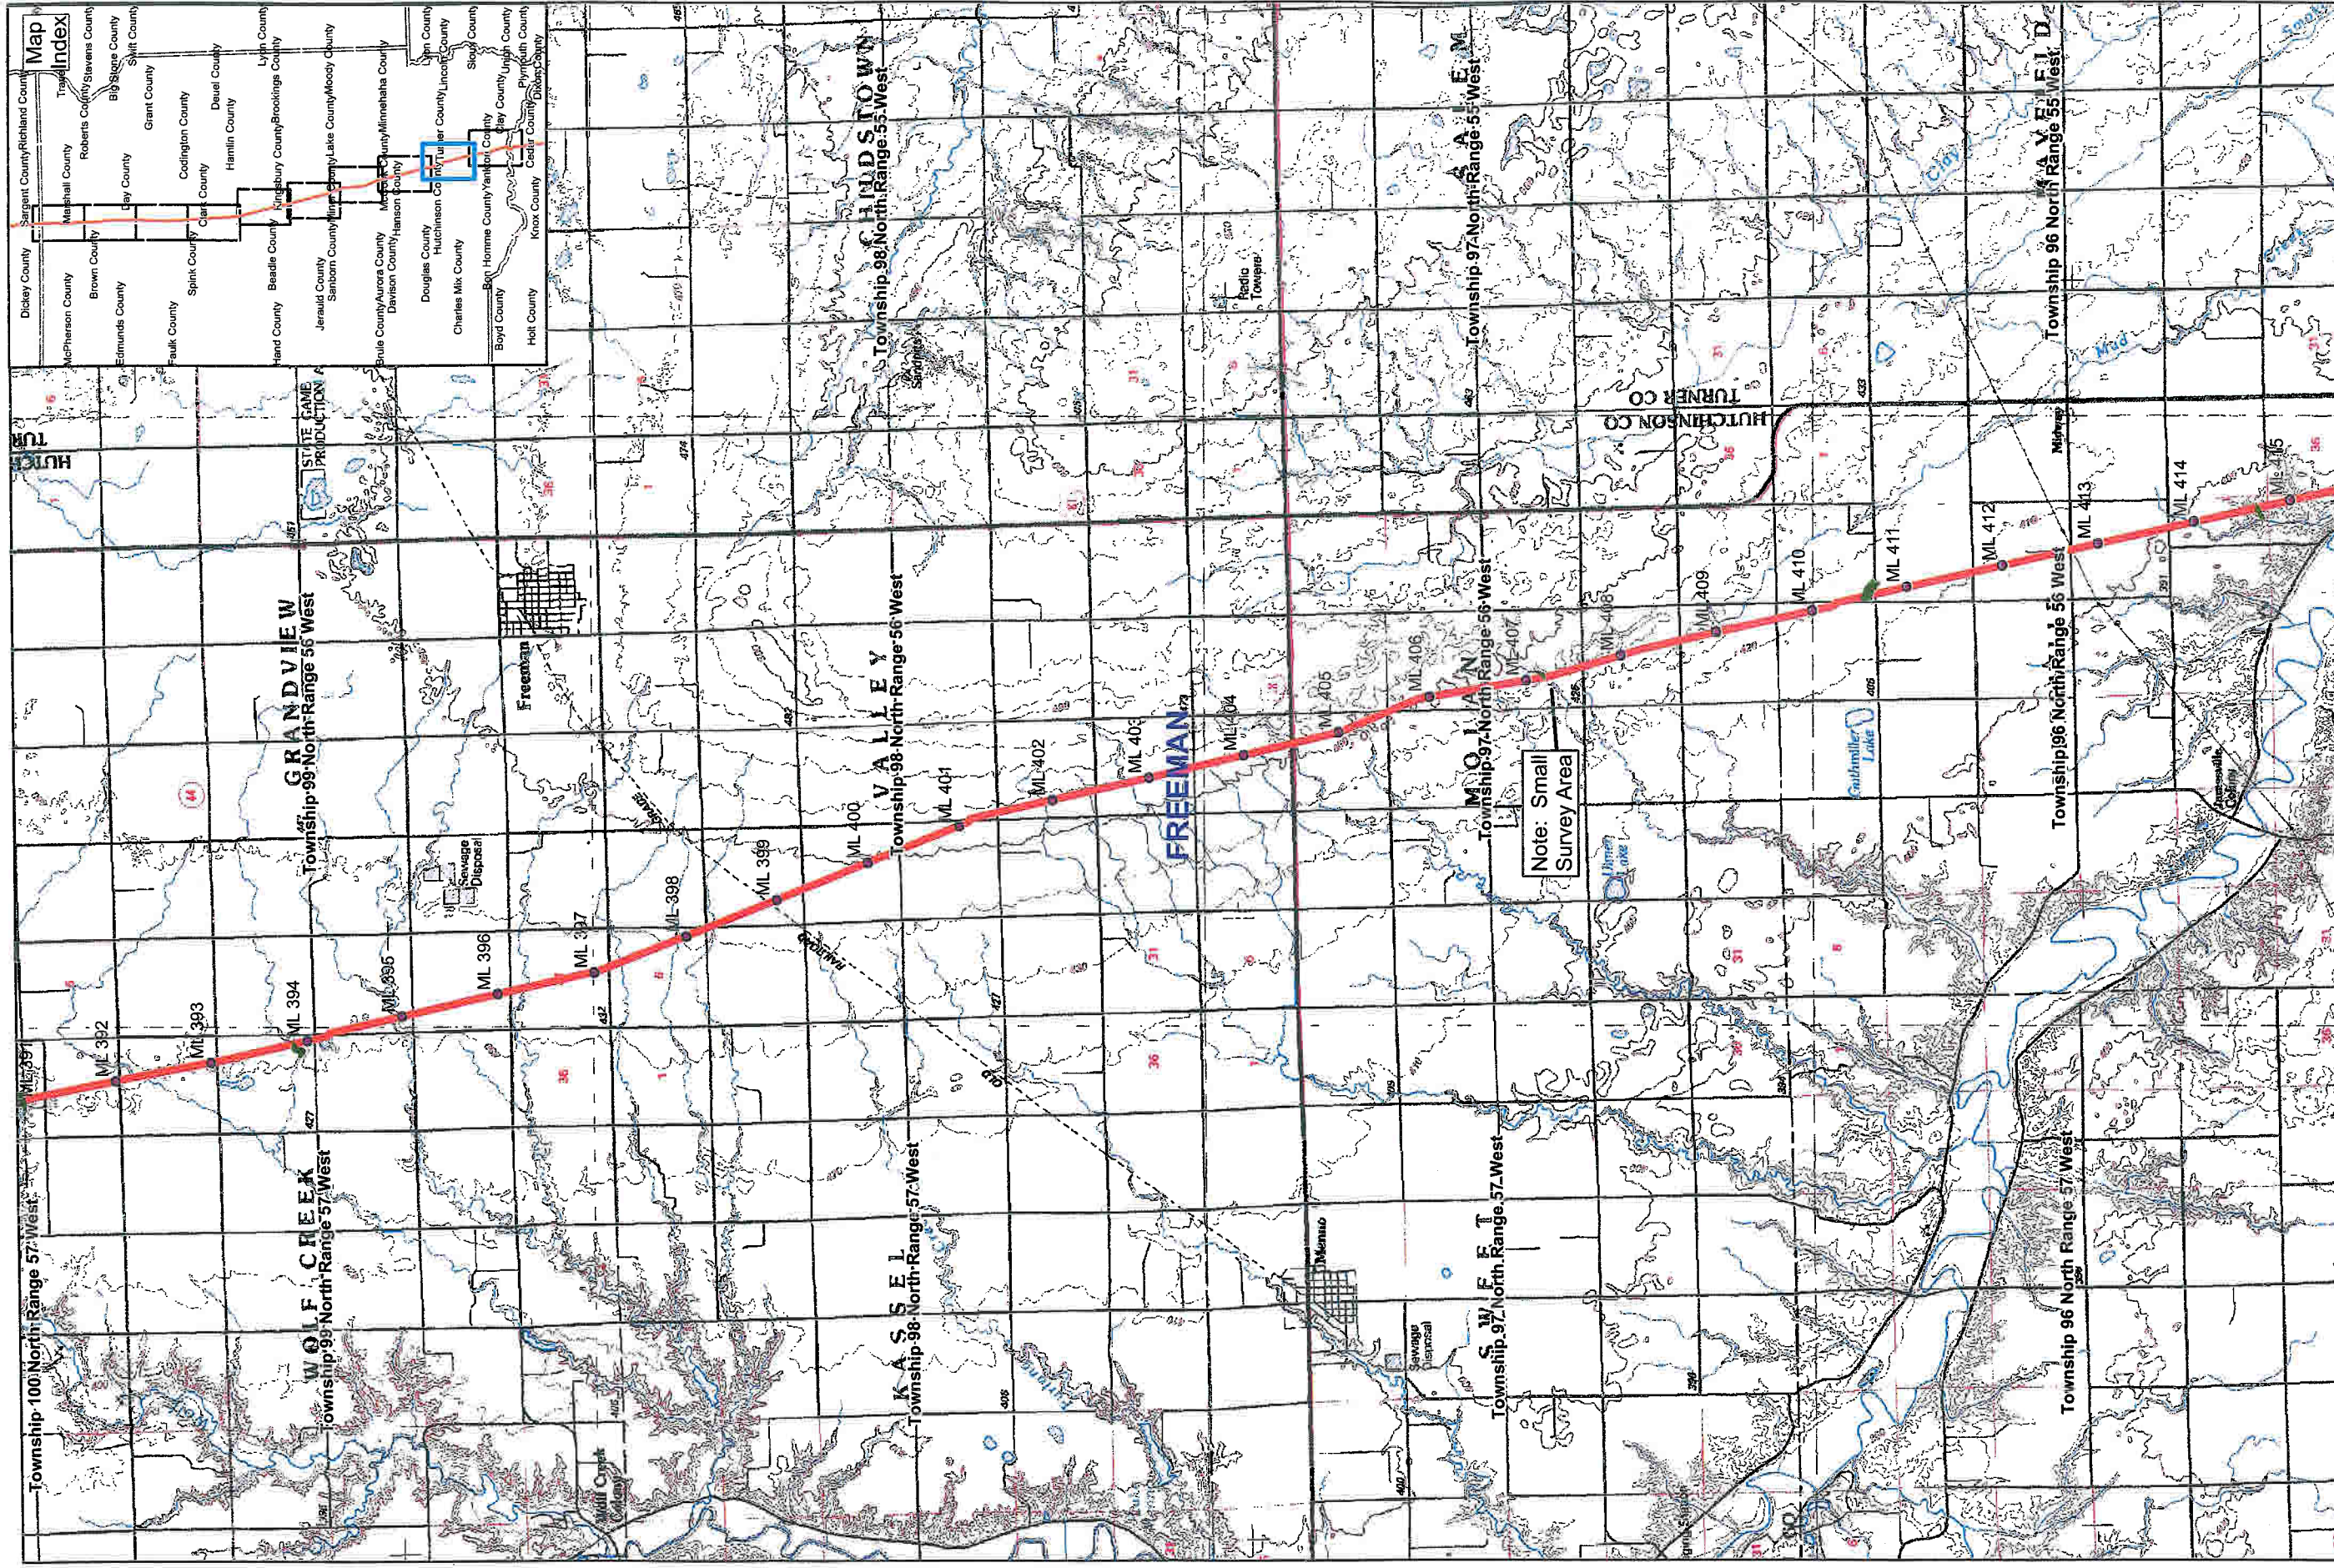

North Arrow

Pipeline

Proposed Wetland and Waterbody Survey Areas

0 0.5 Miles

Keystone Pipeline Project

Map 5 of 10
Land Access Areas
(South Dakota)

 Pipeline
 Proposed Wetland and Waterbody Survey Areas

N

 0 0.5 1 Miles

Keystone Pipeline Project

In Business to deliver

Map 6 of 10
 Land Access Areas
 (South Dakota)

Pipeline
Proposed Wetland and Waterbody Survey Areas

Keystone Pipeline Project
TransCanada
In business to deliver

Map 7 of 10
Land Access Areas
(South Dakota)

Pipeline
Proposed Wetland and Waterbody Survey Areas

Keystone Pipeline Project

 TransCanada
 In business to deliver

Map 8 of 10
 Land Access Areas
 (South Dakota)

 Pipeline
 Proposed Wetland and Waterbody Survey Areas

Keystone Pipeline Project

 In business to deliver

Map 9 of 10
 Land Access Areas
 (South Dakota)

Pipeline

Proposed Wetland and Waterbody Survey Areas

Keystone Pipeline Project