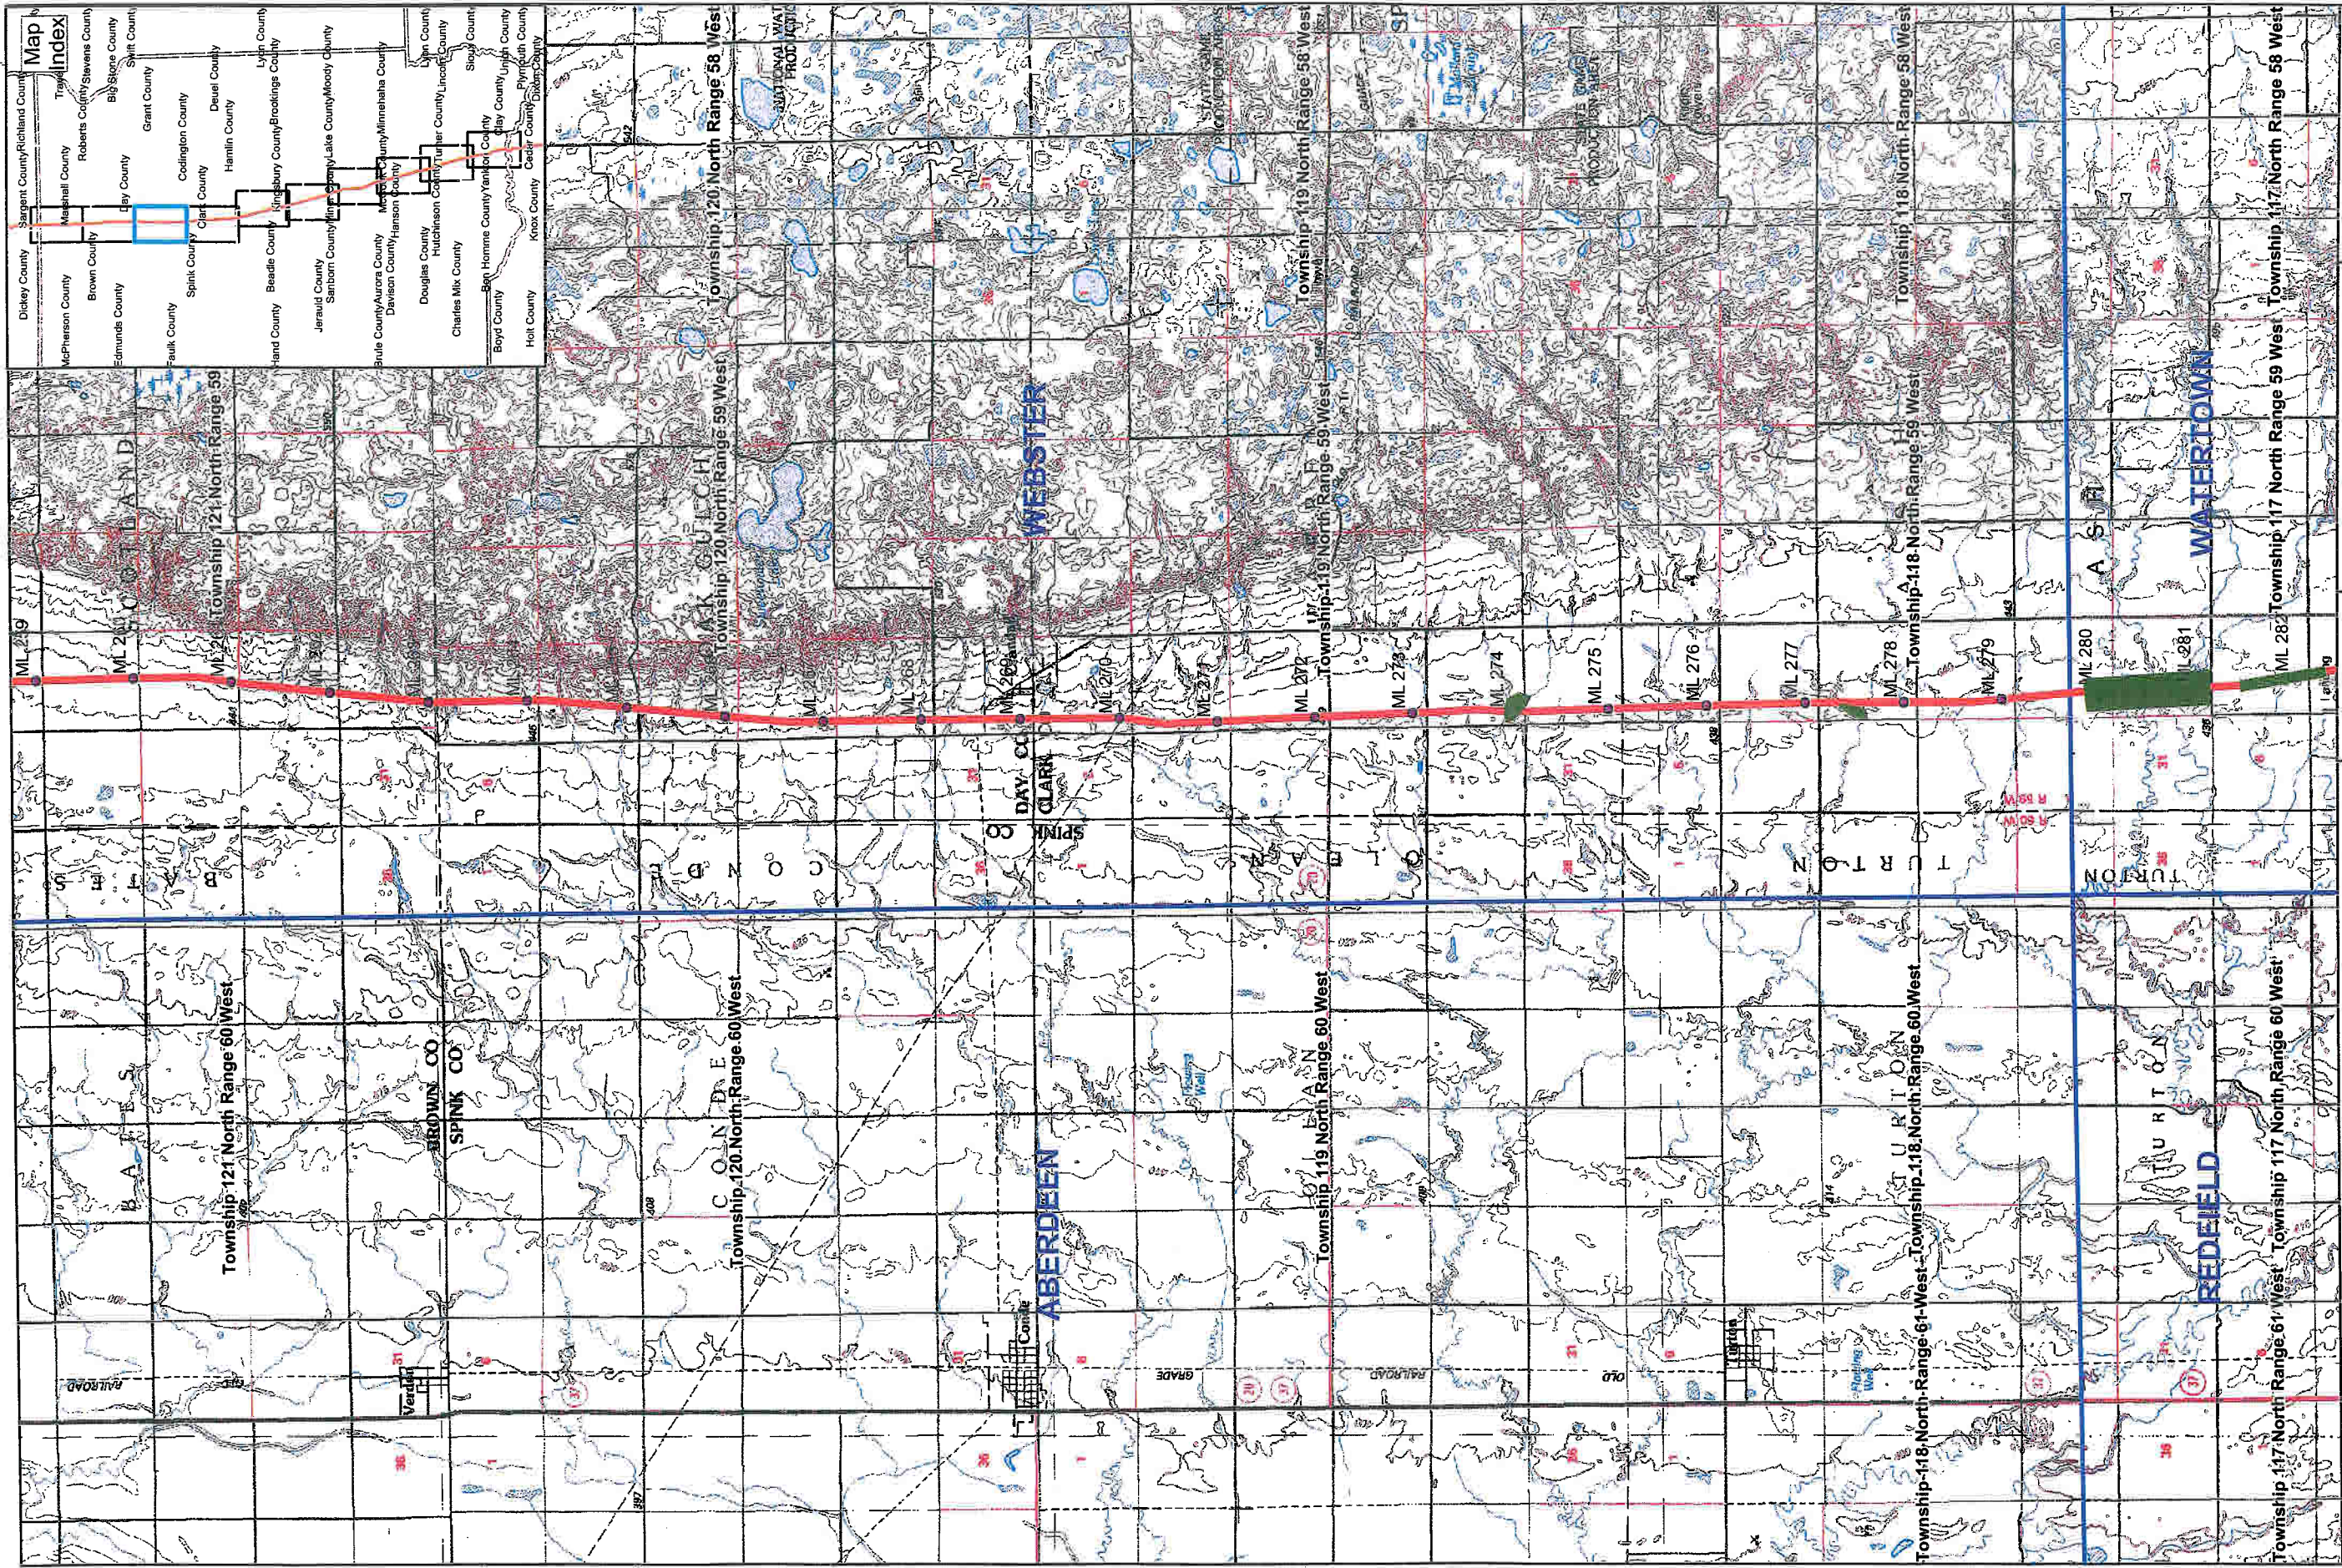

Proposed Wetland and Waterbody Survey Areas

Keystone Pipeline Project

Map 1 of 10

Land Access Areas (South Dakota)

TransCanada
in business to deliver

0 0.5 1 Miles

North Arrow

Proposed Wetland and Waterbody Survey Areas

Keystone Pipeline Project

Map 2 of 10
Land Access Areas
(South Dakota)

TransCanada
In business to deliver

Scale: 0 0.5 1 Miles

North Arrow

 Pipeline
 Proposed Wetland and Waterbody Survey Areas

Keystone Pipeline Project
 TransCanada
In business to deliver

Map 3 of 10
 Land Access Areas
 (South Dakota)

Keystone Pipeline Project

Proposed Wetland and Waterbody Survey Areas

Map 4 of 10

Land Access Areas (South Dakota)

TransCanada
In business to deliver

Scale: 0, 0.5, 1 Miles

North Arrow

Pipeline

Proposed Wetland and Waterbody Survey Areas

0 0.5 Miles

Keystone Pipeline Project

Map 5 of 10
Land Access Areas
(South Dakota)

 Pipeline
 Proposed Wetland and Waterbody Survey Areas

N