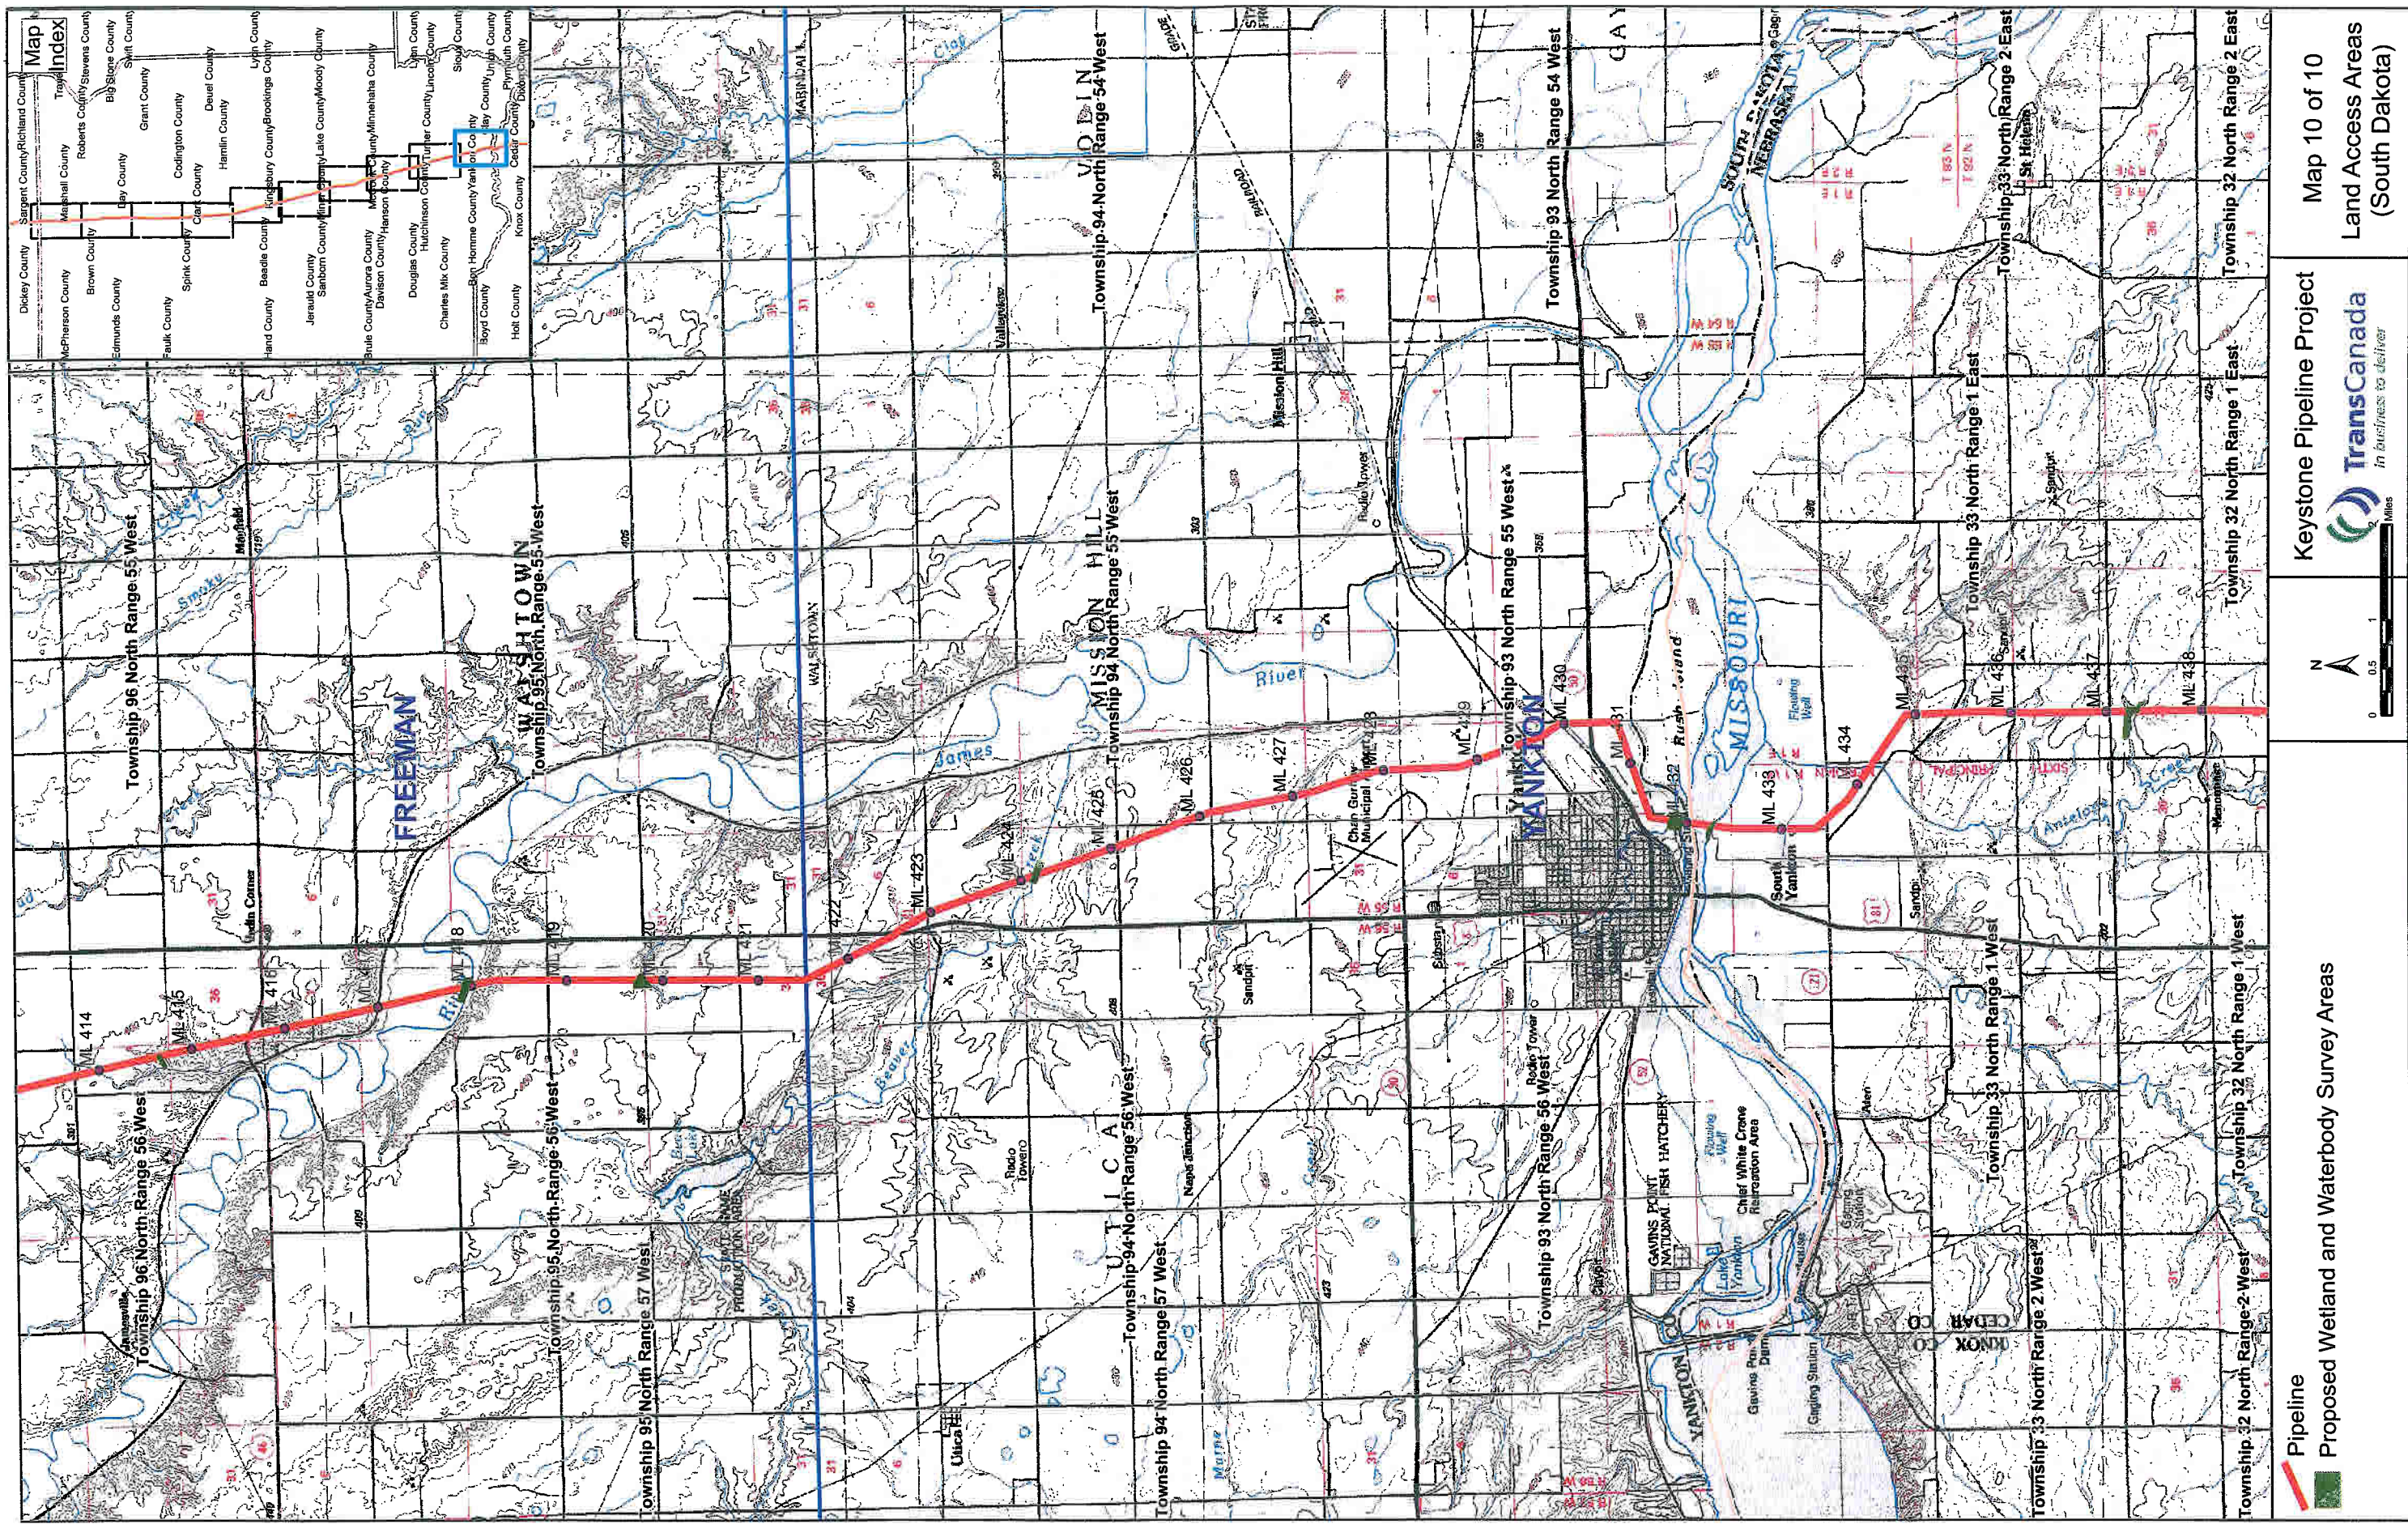

North Arrow

Pipeline

Proposed Wetland and Waterbody Survey Areas

0 0.5 Miles

Keystone Pipeline Project

Map 5 of 10
Land Access Areas
(South Dakota)

 Pipeline
 Proposed Wetland and Waterbody Survey Areas

N

 0 0.5 1 Miles

Keystone Pipeline Project

In Business to deliver

Map 6 of 10
 Land Access Areas
 (South Dakota)

Pipeline
Proposed Wetland and Waterbody Survey Areas

Keystone Pipeline Project
TransCanada
In business to deliver

Map 7 of 10
Land Access Areas
(South Dakota)

Pipeline
Proposed Wetland and Waterbody Survey Areas

Keystone Pipeline Project

 TransCanada
 In business to deliver

Map 8 of 10
 Land Access Areas
 (South Dakota)

 Pipeline
 Proposed Wetland and Waterbody Survey Areas

Keystone Pipeline Project

 In business to deliver

Map 9 of 10
 Land Access Areas
 (South Dakota)

Pipeline

Proposed Wetland and Waterbody Survey Areas

Keystone Pipeline Project