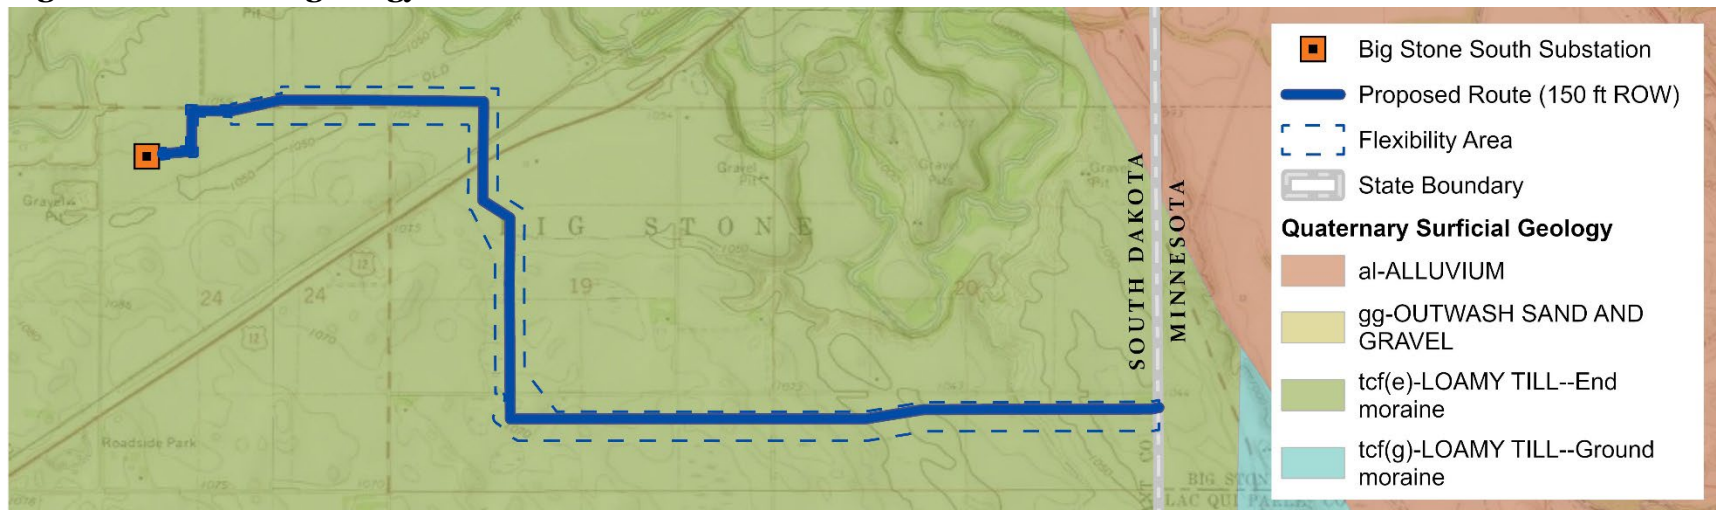

Figure 11. Surficial geology cross section