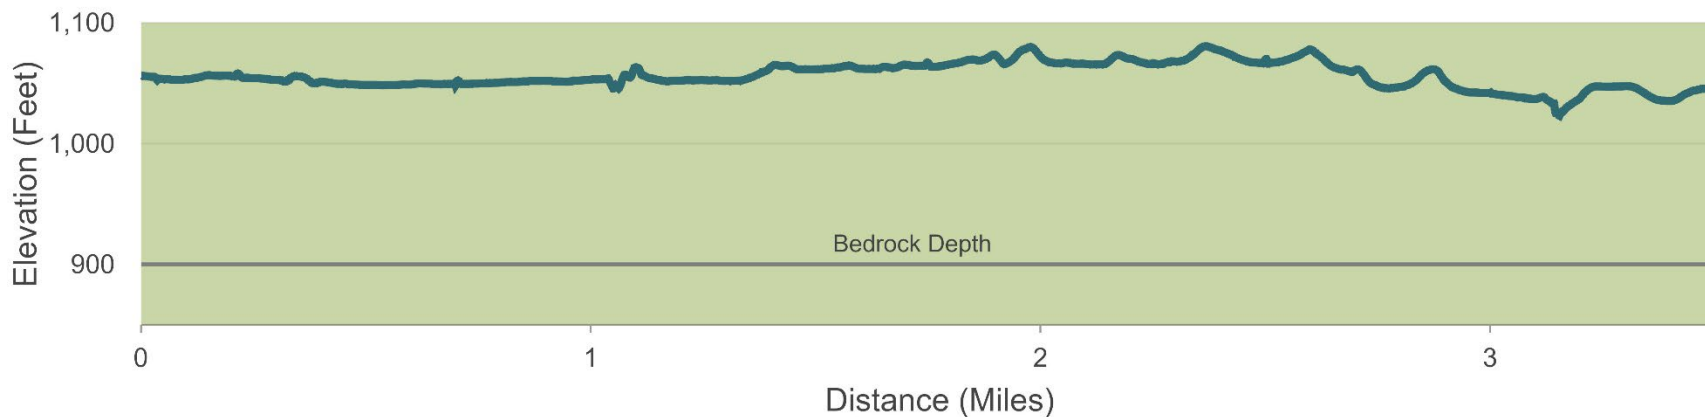

Surficial Geology Cross Section

SURFICIAL GEOLOGY CROSS SECTION

BIG STONE SOUTH TO ALEXANDRIA 345KV