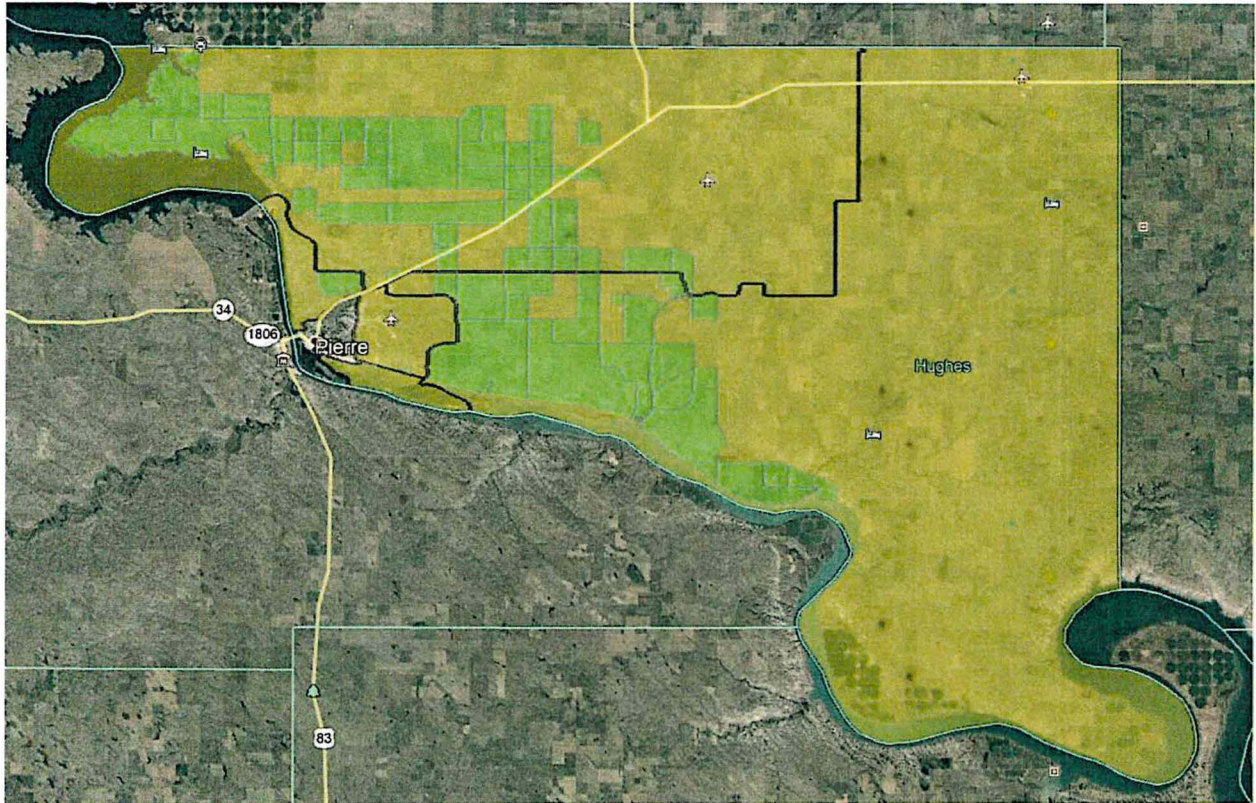

Exhibit C

Maps

MAPS

The above map depicts the census block group (CBG) in Spink County that was won by Venture in the RDOF reverse auction. The overall CBG area is shaded in “mustard” color on this map, while the funded census blocks (CBs) in which Venture is receiving funding and has a buildout obligation are shown in “green” shading.

The Hughes County map shown above depicts multiple CBGs that Venture won in the RDOF reverse auction. The overall CBG areas won by Venture are shaded in “mustard” color on this map, while the funded CBs within the respective CBGs are shown in “green” shading. Venture is only receiving funding for the green shaded areas, and the associated buildout obligations only pertain to those same green shaded areas.