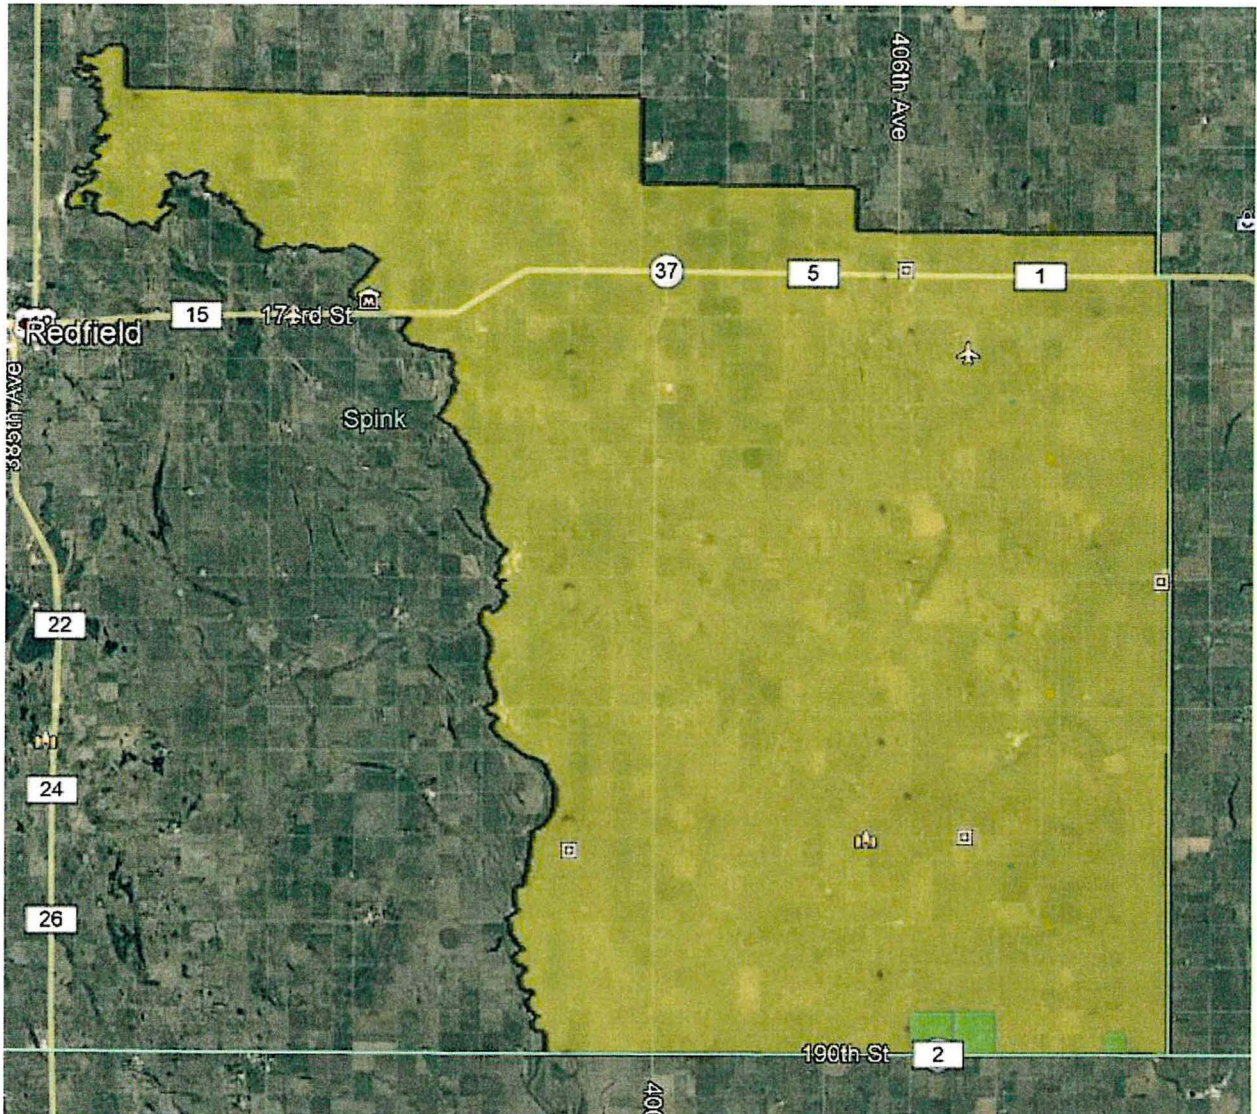

Exhibit C

Maps

MAPS

The above map depicts the census block group (CBG) in Spink County that was won by Venture in the RDOF reverse auction. The overall CBG area is shaded in “mustard” color on this map, while the funded census blocks (CBs) in which Venture is receiving funding and has a buildout obligation are shown in “green” shading.

The Hughes County map shown above depicts multiple CBGs that Venture won in the RDOF reverse auction. The overall CBG areas won by Venture are shaded in “mustard” color on this map, while the funded CBs within the respective CBGs are shown in “green” shading. Venture is only receiving funding for the green shaded areas, and the associated buildout obligations only pertain to those same green shaded areas.