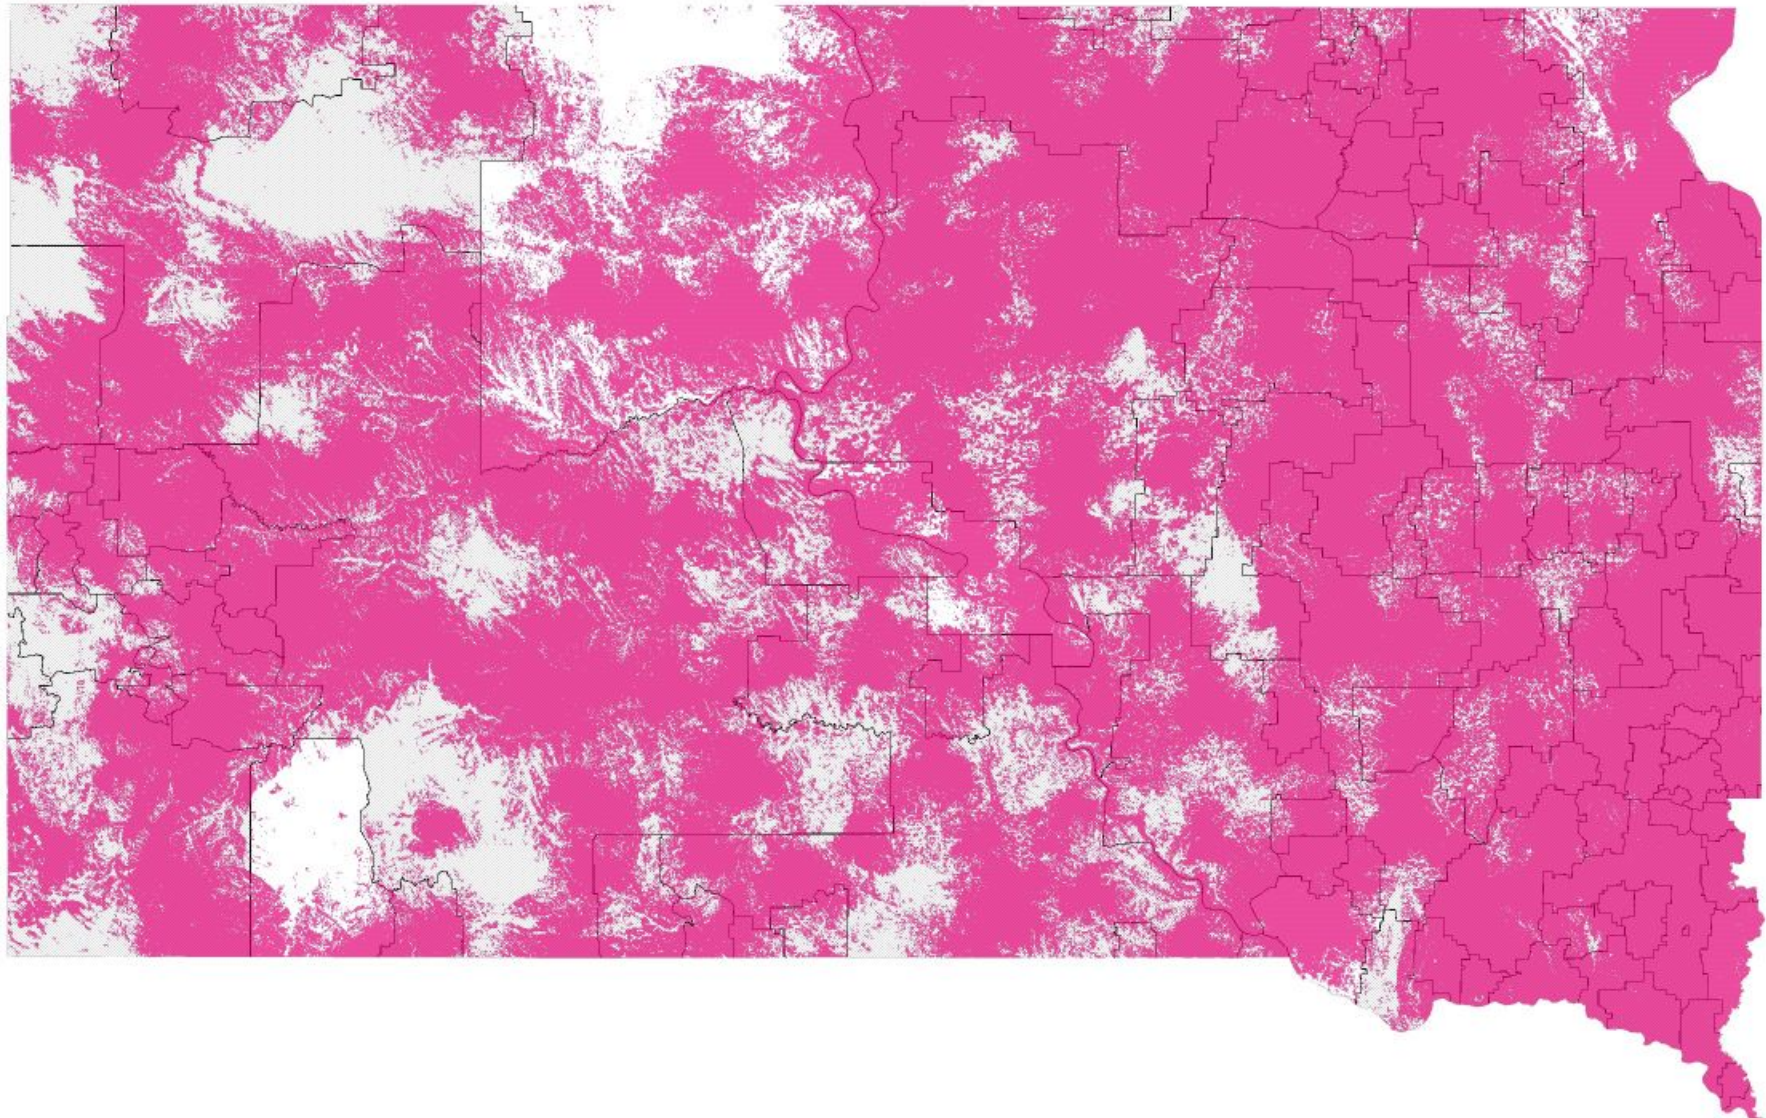

# South Dakota

 T-Mobile Coverage

 ETC wire centers