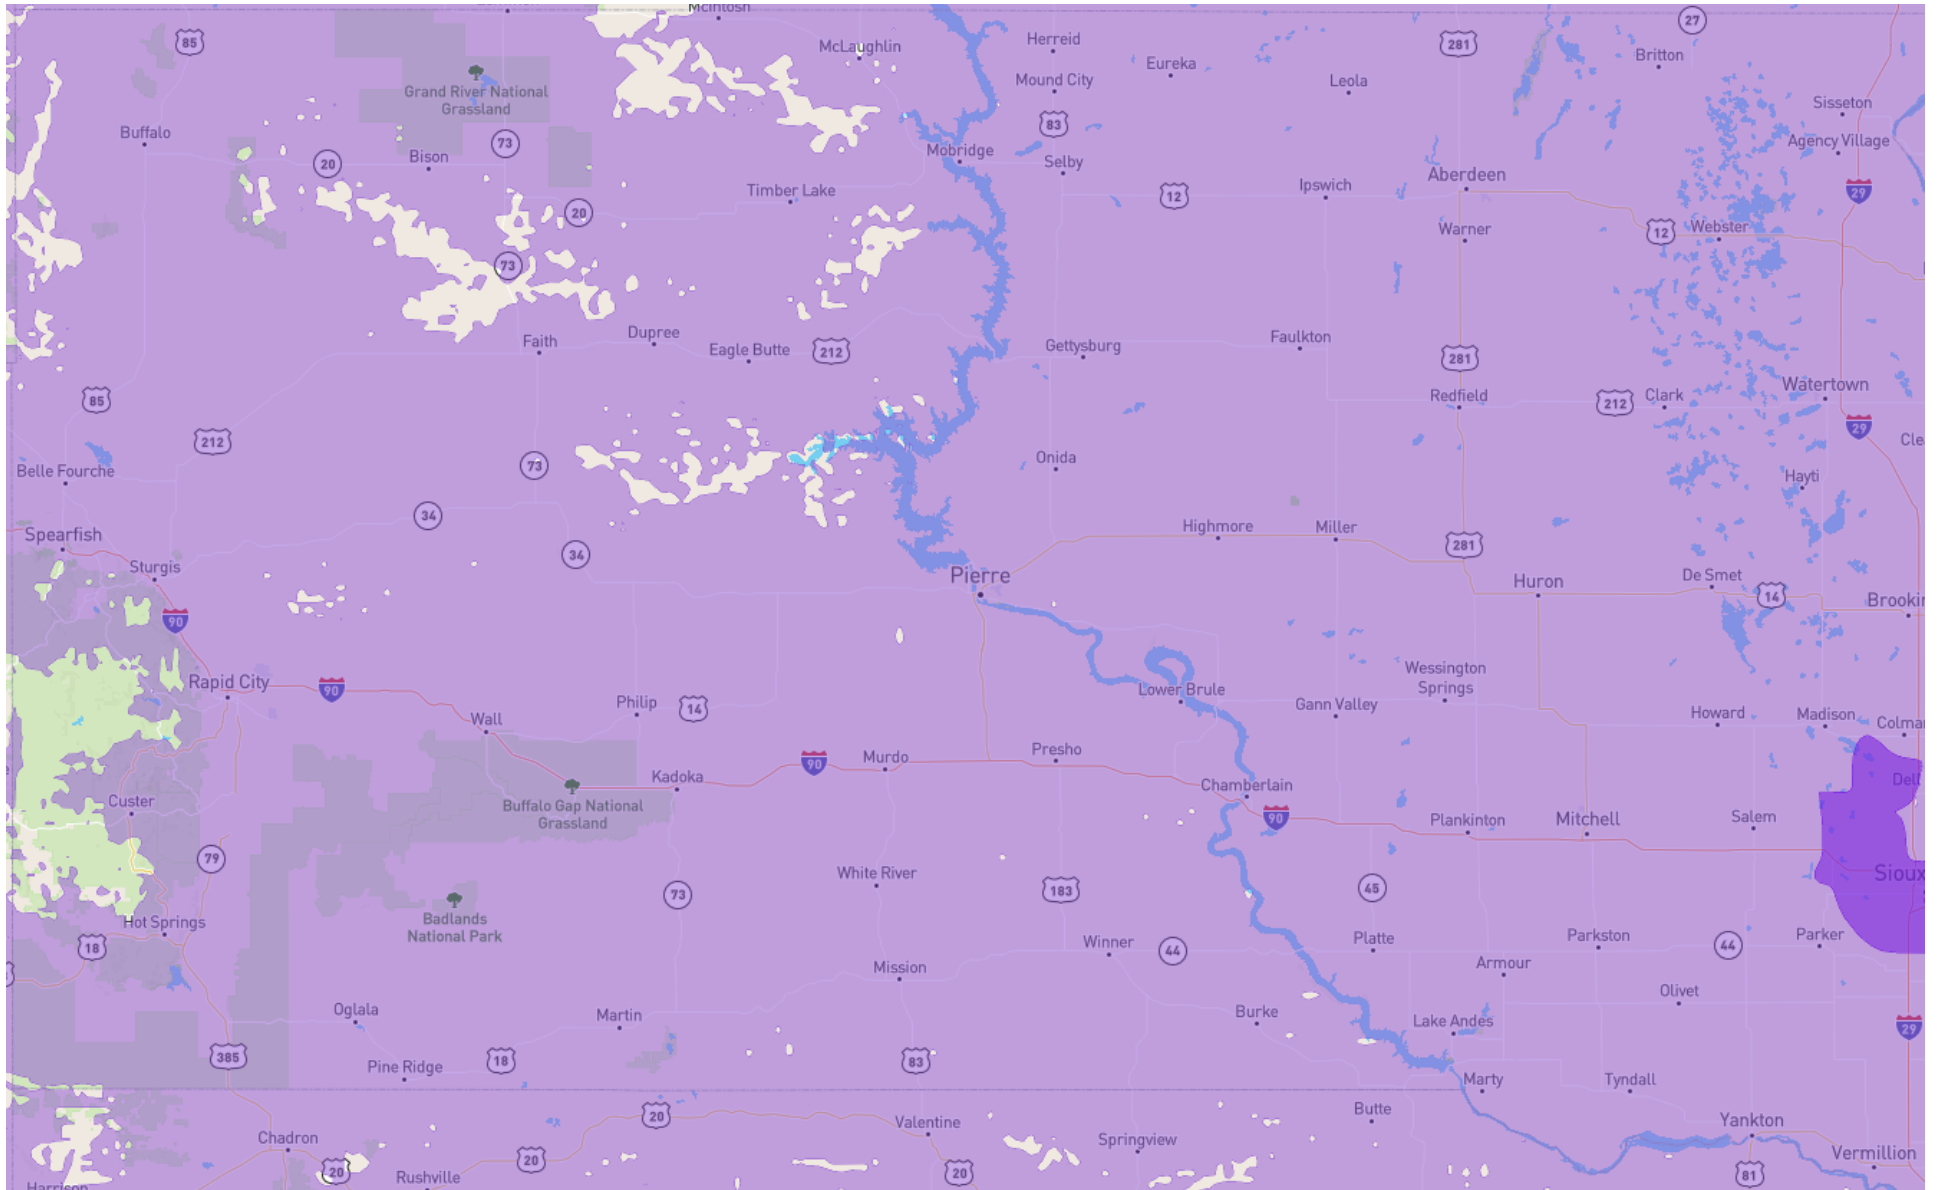

**TRUCONNECT COMMUNICATIONS, INC.
SOUTH DAKOTA
SERVICE AREA ZIP CODES**

57763
57764
57766
57767
57769
57770
57772
57773
57775
57776
57779
57780
57782
57783
57785
57787
57788
57790
57791
57792
57793
57794
57799

Verizon Coverage Map

■ 5G ■ 4G □ No Coverage

T-Mobile Coverage Map